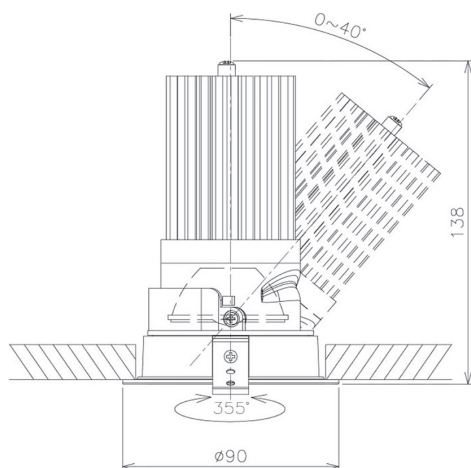

Item no. DD091-3630B8040

Series Name: Φ 80 Series Lens Type

Installation	Recessed mount
Type	Φ 80 Series Lens Type
Fixture wattage	36W
Beam angle	30 deg
Color Temp.	4000K
CRI	Ra>85
Luminous	2923 lm
Body	Die-cast aluminum alloy
Body finish	N/A
Trim finish	Black
Reflector finish	N/A
IP Rate	IP20
Light source	COB module
Input Voltage	AC220~240V
Dimming Type	Non-Dimmable
Certificate	CE, CCC
Cut Hole	80mm

Height (Weight)	
36.0W	138 (0.7kg)
28.5W	138 (0.7kg)
21.0W	98 (0.6kg)
14.2W	98 (0.6kg)
7.4W	78 (0.6kg)
5.0W	78 (0.4kg)