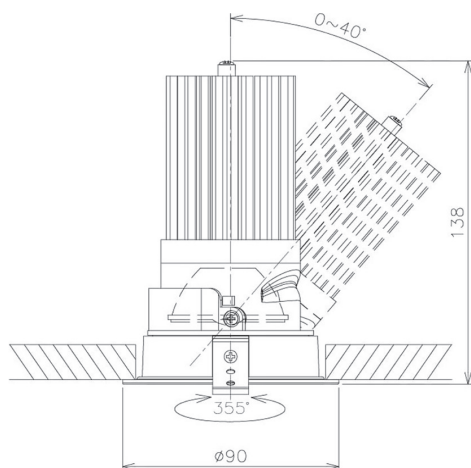

Item no. DD091-3630B8040

Series Name: Φ 80 Series Lens Type

Installation Type	Recessed mount
Fixture wattage	36W
Beam angle	30 deg
Color Temp.	4000K
CRI	Ra>85
Luminous	2923 lm
Body	Die-cast aluminum alloy
Body finish	N/A
Trim finish	Black
Reflector finish	N/A
IP Rate	IP20
Light source	COB module
Input Voltage	AC220~240V
Dimming Type	Non-Dimmable
Certificate	CE, CCC
Cut Hole	80mm

Height (Weight)	
36.0W	138 (0.7kg)
28.5W	138 (0.7kg)
21.0W	98 (0.6kg)
14.2W	98 (0.6kg)
7.4W	78 (0.6kg)
5.0W	78 (0.4kg)