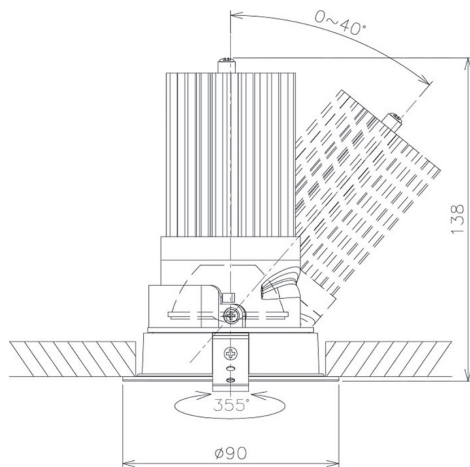

Item no. DD091-3630B8527

Series Name: Φ 80 Series Lens Type

Installation Type	Recessed mount
Fixture wattage	36W
Beam angle	30 deg
Color Temp.	2700K
CRI	Ra>85
Luminous	2569 lm
Body	Die-cast aluminum alloy
Body finish	N/A
Trim finish	Black
Reflector finish	N/A
IP Rate	IP20
Light source	COB module
Input Voltage	AC220~240V
Dimming Type	Non-Dimmable
Certificate	CE, CCC
Cut Hole	80mm

Height (Weight)	
36.0W	138 (0.7kg)
28.5W	138 (0.7kg)
21.0W	98 (0.6kg)
14.2W	98 (0.6kg)
7.4W	78 (0.6kg)
5.0W	78 (0.4kg)