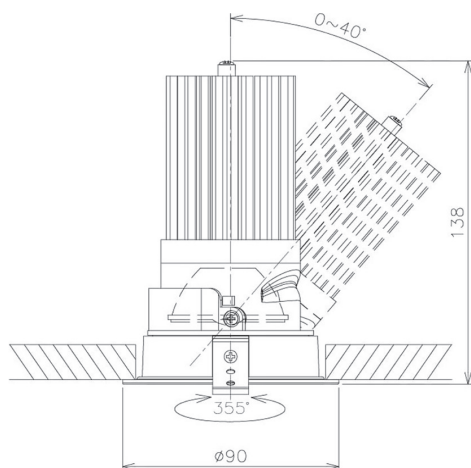

Item no. DD091-3630B8530

Series Name: Φ 80 Series Lens Type

Installation Type	Recessed mount
Fixture wattage	36W
Beam angle	30 deg
Color Temp.	3000K
CRI	Ra>85
Luminous	2678 lm
Body	Die-cast aluminum alloy
Body finish	N/A
Trim finish	Black
Reflector finish	N/A
IP Rate	IP20
Light source	COB module
Input Voltage	AC220~240V
Dimming Type	Non-Dimmable
Certificate	CE, CCC
Cut Hole	80mm

Height (Weight)	
36.0W	138 (0.7kg)
28.5W	138 (0.7kg)
21.0W	98 (0.6kg)
14.2W	98 (0.6kg)
7.4W	78 (0.6kg)
5.0W	78 (0.4kg)