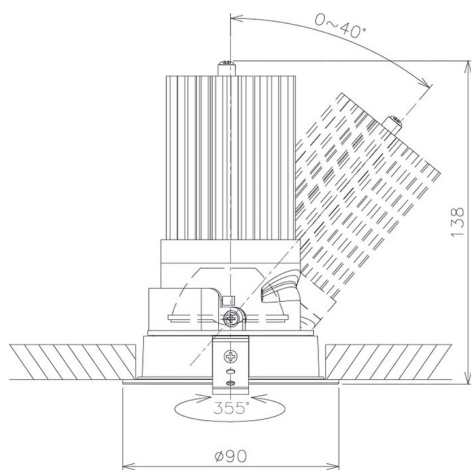

Item no. DD091-3630B8530

Series Name: Φ 80 Series Lens Type

Installation	Recessed mount
Type	Φ 80 Series Lens Type
Fixture wattage	36W
Beam angle	30 deg
Color Temp.	3000K
CRI	Ra>85
Luminous	2678 lm
Body	Die-cast aluminum alloy
Body finish	N/A
Trim finish	Black
Reflector finish	N/A
IP Rate	IP20
Light source	COB module
Input Voltage	AC220~240V
Dimming Type	Non-Dimmable
Certificate	CE, CCC
Cut Hole	80mm

Height (Weight)	
36.0W	138 (0.7kg)
28.5W	138 (0.7kg)
21.0W	98 (0.6kg)
14.2W	98 (0.6kg)
7.4W	78 (0.6kg)
5.0W	78 (0.4kg)