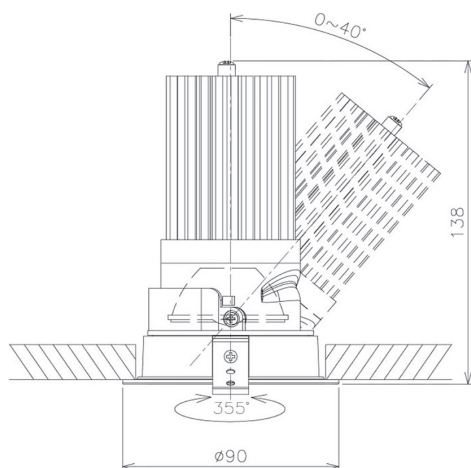

Item no. DD091-3630B8535

Series Name: Φ 80 Series Lens Type

Installation	Recessed mount
Type	Φ 80 Series Lens Type
Fixture wattage	36W
Beam angle	30 deg
Color Temp.	3500K
CRI	Ra>85
Luminous	2726 lm
Body	Die-cast aluminum alloy
Body finish	N/A
Trim finish	Black
Reflector finish	N/A
IP Rate	IP20
Light source	COB module
Input Voltage	AC220~240V
Dimming Type	Non-Dimmable
Certificate	CE, CCC
Cut Hole	80mm

Height (Weight)	
36.0W	138 (0.7kg)
28.5W	138 (0.7kg)
21.0W	98 (0.6kg)
14.2W	98 (0.6kg)
7.4W	78 (0.6kg)
5.0W	78 (0.4kg)