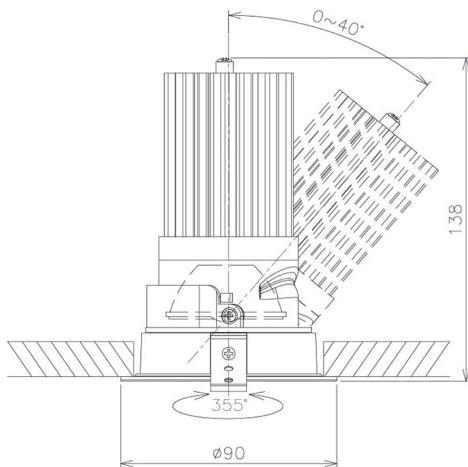

Item no. DD091-3630B8535

Series Name: Φ 80 Series Lens Type

Installation Type	Recessed mount
Fixture wattage	36W
Beam angle	30 deg
Color Temp.	3500K
CRI	Ra>85
Luminous	2726 lm
Body	Die-cast aluminum alloy
Body finish	N/A
Trim finish	Black
Reflector finish	N/A
IP Rate	IP20
Light source	COB module
Input Voltage	AC220~240V
Dimming Type	Non-Dimmable
Certificate	CE, CCC
Cut Hole	80mm

Height (Weight)	
36.0W	138 (0.7kg)
28.5W	138 (0.7kg)
21.0W	98 (0.6kg)
14.2W	98 (0.6kg)
7.4W	78 (0.6kg)
5.0W	78 (0.4kg)