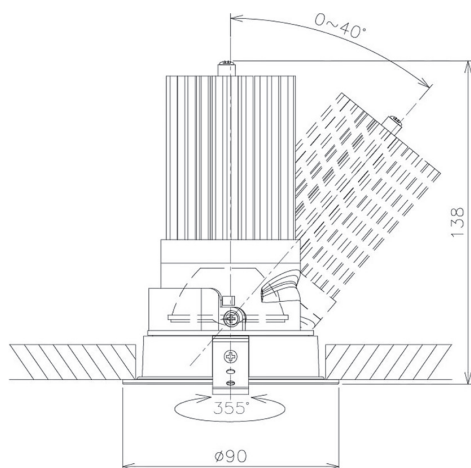

Item no. DD091-3630B8540

Series Name:  $\Phi$ 80 Series Lens Type

Installation	Recessed mount
Type	$\Phi$ 80 Series Lens Type
Fixture wattage	36W
Beam angle	30 deg
Color Temp.	4000K
CRI	Ra>85
Luminous	2748 lm
Body	Die-cast aluminum alloy
Body finish	N/A
Trim finish	Black
Reflector finish	N/A
IP Rate	IP20
Light source	COB module
Input Voltage	AC220~240V
Dimming Type	Non-Dimmable
Certificate	CE, CCC
Cut Hole	80mm

Height (Weight)	
36.0W	138 (0.7kg)
28.5W	138 (0.7kg)
21.0W	98 (0.6kg)
14.2W	98 (0.6kg)
7.4W	78 (0.6kg)
5.0W	78 (0.4kg)