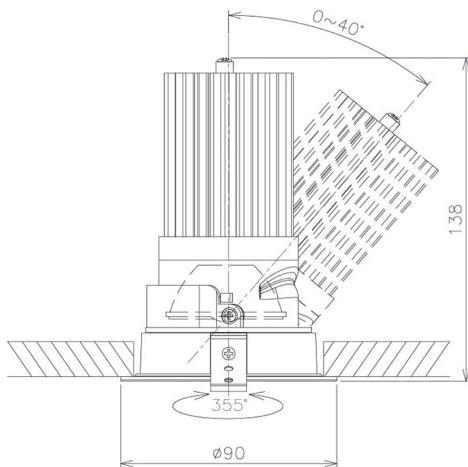

Item no. DD091-3630B8540

Series Name:  $\Phi$ 80 Series Lens Type

Installation Type	Recessed mount
Fixture wattage	36W
Beam angle	30 deg
Color Temp.	4000K
CRI	Ra>85
Luminous	2748 lm
Body	Die-cast aluminum alloy
Body finish	N/A
Trim finish	Black
Reflector finish	N/A
IP Rate	IP20
Light source	COB module
Input Voltage	AC220~240V
Dimming Type	Non-Dimmable
Certificate	CE, CCC
Cut Hole	80mm

Height (Weight)	
36.0W	138 (0.7kg)
28.5W	138 (0.7kg)
21.0W	98 (0.6kg)
14.2W	98 (0.6kg)
7.4W	78 (0.6kg)
5.0W	78 (0.4kg)