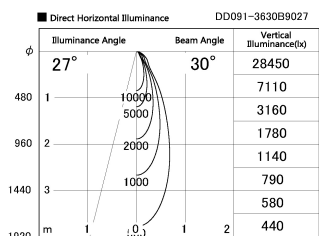

Item no. DD091-3630B9027

Series Name: Φ 80 Series Lens Type

Installation	Recessed mount
Type	
Fixture wattage	36W
Beam angle	30 deg
Color Temp.	2700K
CRI	Ra>90
Luminous	2336 lm
Body	Die-cast aluminum alloy
Body finish	N/A
Trim finish	Black
Reflector finish	N/A
IP Rate	IP20
Light source	COB module
Input Voltage	AC220~240V
Dimming Type	Non-Dimmable
Certificate	CE, CCC
Cut Hole	80mm

Height (Weight)	
36.0W	138 (0.7kg)
28.5W	138 (0.7kg)
21.0W	98 (0.6kg)
14.2W	98 (0.6kg)
7.4W	78 (0.6kg)
5.0W	78 (0.4kg)