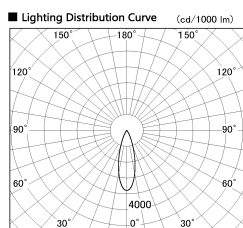

Item no. DD091-3630B9027

Series Name: Φ 80 Series Lens Type

Installation	Recessed mount
Type	
Fixture wattage	36W
Beam angle	30 deg
Color Temp.	2700K
CRI	Ra>90
Luminous	2336 lm
Body	Die-cast aluminum alloy
Body finish	N/A
Trim finish	Black
Reflector finish	N/A
IP Rate	IP20
Light source	COB module
Input Voltage	AC220~240V
Dimming Type	Non-Dimmable
Certificate	CE, CCC
Cut Hole	80mm

Height (Weight)	
36.0W	138 (0.7kg)
28.5W	138 (0.7kg)
21.0W	98 (0.6kg)
14.2W	98 (0.6kg)
7.4W	78 (0.6kg)
5.0W	78 (0.4kg)