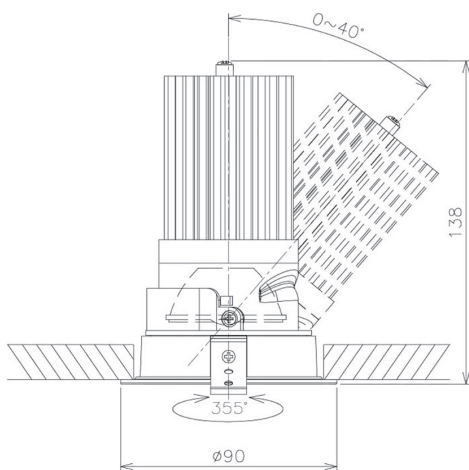

Item no. DD091-3630B9027

Series Name: Φ 80 Series Lens Type

Installation	Recessed mount
Type	
Fixture wattage	36W
Beam angle	30 deg
Color Temp.	2700K
CRI	Ra>90
Luminous	2336 lm
Body	Die-cast aluminum alloy
Body finish	N/A
Trim finish	Black
Reflector finish	N/A
IP Rate	IP20
Light source	COB module
Input Voltage	AC220~240V
Dimming Type	Non-Dimmable
Certificate	CE, CCC
Cut Hole	80mm

Height (Weight)	
36.0W	138 (0.7kg)
28.5W	138 (0.7kg)
21.0W	98 (0.6kg)
14.2W	98 (0.6kg)
7.4W	78 (0.6kg)
5.0W	78 (0.4kg)