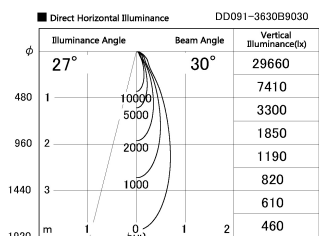

Item no. DD091-3630B9030

Series Name:  $\Phi$ 80 Series Lens Type

Installation	Recessed mount
Type	
Fixture wattage	36W
Beam angle	30 deg
Color Temp.	3000K
CRI	Ra>90
Luminous	2435 lm
Body	Die-cast aluminum alloy
Body finish	N/A
Trim finish	Black
Reflector finish	N/A
IP Rate	IP20
Light source	COB module
Input Voltage	AC220~240V
Dimming Type	Non-Dimmable
Certificate	CE, CCC
Cut Hole	80mm

Height (Weight)	
36.0W	138 (0.7kg)
28.5W	138 (0.7kg)
21.0W	98 (0.6kg)
14.2W	98 (0.6kg)
7.4W	78 (0.6kg)
5.0W	78 (0.4kg)