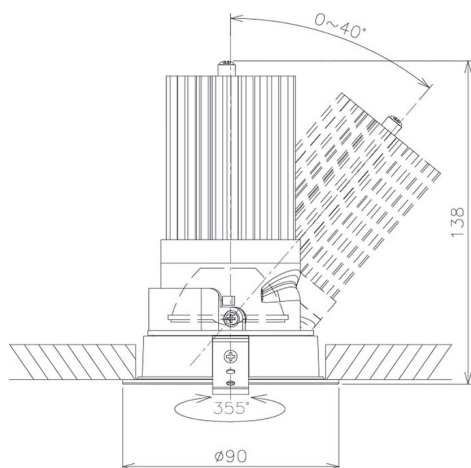

Item no. DD091-3630B9030

Series Name:  $\Phi$ 80 Series Lens Type

Installation	Recessed mount
Type	
Fixture wattage	36W
Beam angle	30 deg
Color Temp.	3000K
CRI	Ra>90
Luminous	2435 lm
Body	Die-cast aluminum alloy
Body finish	N/A
Trim finish	Black
Reflector finish	N/A
IP Rate	IP20
Light source	COB module
Input Voltage	AC220~240V
Dimming Type	Non-Dimmable
Certificate	CE, CCC
Cut Hole	80mm

Height (Weight)	
36.0W	138 (0.7kg)
28.5W	138 (0.7kg)
21.0W	98 (0.6kg)
14.2W	98 (0.6kg)
7.4W	78 (0.6kg)
5.0W	78 (0.4kg)