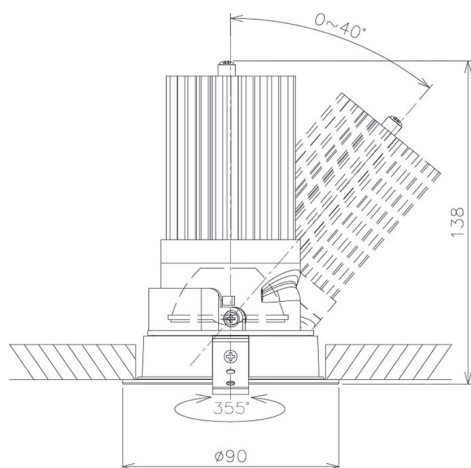

Item no. DD091-3630B9030

Series Name: Φ 80 Series Lens Type

| | |
|------------------|----------------------------|
| Installation | Recessed mount |
| Type | Φ 80 Series Lens Type |
| Fixture wattage | 36W |
| Beam angle | 30 deg |
| Color Temp. | 3000K |
| CRI | Ra>90 |
| Luminous | 2435 lm |
| Body | Die-cast aluminum alloy |
| Body finish | N/A |
| Trim finish | Black |
| Reflector finish | N/A |
| IP Rate | IP20 |
| Light source | COB module |
| Input Voltage | AC220~240V |
| Dimming Type | Non-Dimmable |
| Certificate | CE, CCC |
| Cut Hole | 80mm |

| Height (Weight) | |
|-----------------|-------------|
| 36.0W | 138 (0.7kg) |
| 28.5W | 138 (0.7kg) |
| 21.0W | 98 (0.6kg) |
| 14.2W | 98 (0.6kg) |
| 7.4W | 78 (0.6kg) |
| 5.0W | 78 (0.4kg) |