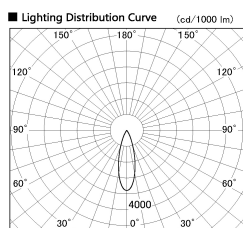

Item no. DD091-3630B9030

Series Name:  $\Phi$ 80 Series Lens Type

Installation	Recessed mount
Type	
Fixture wattage	36W
Beam angle	30 deg
Color Temp.	3000K
CRI	Ra>90
Luminous	2435 lm
Body	Die-cast aluminum alloy
Body finish	N/A
Trim finish	Black
Reflector finish	N/A
IP Rate	IP20
Light source	COB module
Input Voltage	AC220~240V
Dimming Type	Non-Dimmable
Certificate	CE, CCC
Cut Hole	80mm

Height (Weight)	
36.0W	138 (0.7kg)
28.5W	138 (0.7kg)
21.0W	98 (0.6kg)
14.2W	98 (0.6kg)
7.4W	78 (0.6kg)
5.0W	78 (0.4kg)