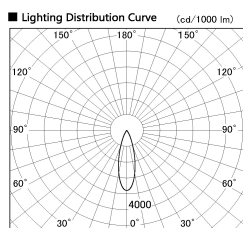

Item no. DD091-3630B9030

Series Name: Φ 80 Series Lens Type

| | |
|------------------|----------------------------|
| Installation | Recessed mount |
| Type | Φ 80 Series Lens Type |
| Fixture wattage | 36W |
| Beam angle | 30 deg |
| Color Temp. | 3000K |
| CRI | Ra>90 |
| Luminous | 2435 lm |
| Body | Die-cast aluminum alloy |
| Body finish | N/A |
| Trim finish | Black |
| Reflector finish | N/A |
| IP Rate | IP20 |
| Light source | COB module |
| Input Voltage | AC220~240V |
| Dimming Type | Non-Dimmable |
| Certificate | CE, CCC |
| Cut Hole | 80mm |

| Height (Weight) | |
|-----------------|-------------|
| 36.0W | 138 (0.7kg) |
| 28.5W | 138 (0.7kg) |
| 21.0W | 98 (0.6kg) |
| 14.2W | 98 (0.6kg) |
| 7.4W | 78 (0.6kg) |
| 5.0W | 78 (0.4kg) |