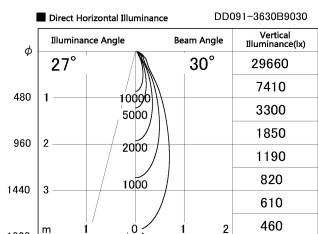

Item no. DD091-3630B9030

Series Name: Φ 80 Series Lens Type

| | |
|------------------|----------------------------|
| Installation | Recessed mount |
| Type | Φ 80 Series Lens Type |
| Fixture wattage | 36W |
| Beam angle | 30 deg |
| Color Temp. | 3000K |
| CRI | Ra>90 |
| Luminous | 2435 lm |
| Body | Die-cast aluminum alloy |
| Body finish | N/A |
| Trim finish | Black |
| Reflector finish | N/A |
| IP Rate | IP20 |
| Light source | COB module |
| Input Voltage | AC220~240V |
| Dimming Type | Non-Dimmable |
| Certificate | CE, CCC |
| Cut Hole | 80mm |

| Height (Weight) | |
|-----------------|-------------|
| 36.0W | 138 (0.7kg) |
| 28.5W | 138 (0.7kg) |
| 21.0W | 98 (0.6kg) |
| 14.2W | 98 (0.6kg) |
| 7.4W | 78 (0.6kg) |
| 5.0W | 78 (0.4kg) |