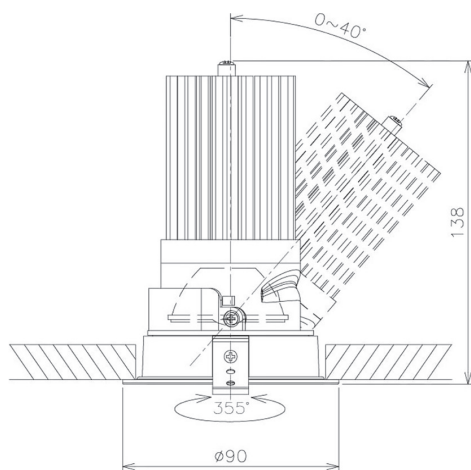

Item no. DD091-3630B9035

Series Name: Φ 80 Series Lens Type

Installation Type	Recessed mount
Fixture wattage	36W
Beam angle	30 deg
Color Temp.	3500K
CRI	Ra>90
Luminous	2478 lm
Body	Die-cast aluminum alloy
Body finish	N/A
Trim finish	Black
Reflector finish	N/A
IP Rate	IP20
Light source	COB module
Input Voltage	AC220~240V
Dimming Type	Non-Dimmable
Certificate	CE, CCC
Cut Hole	80mm

Height (Weight)	
36.0W	138 (0.7kg)
28.5W	138 (0.7kg)
21.0W	98 (0.6kg)
14.2W	98 (0.6kg)
7.4W	78 (0.6kg)
5.0W	78 (0.4kg)