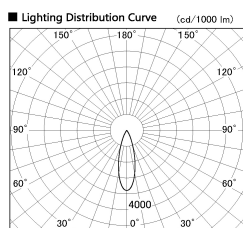

Item no. DD091-3630B9035

Series Name: Φ 80 Series Lens Type

Installation Type	Recessed mount
Fixture wattage	36W
Beam angle	30 deg
Color Temp.	3500K
CRI	Ra>90
Luminous	2478 lm
Body	Die-cast aluminum alloy
Body finish	N/A
Trim finish	Black
Reflector finish	N/A
IP Rate	IP20
Light source	COB module
Input Voltage	AC220~240V
Dimming Type	Non-Dimmable
Certificate	CE, CCC
Cut Hole	80mm

Height (Weight)	
36.0W	138 (0.7kg)
28.5W	138 (0.7kg)
21.0W	98 (0.6kg)
14.2W	98 (0.6kg)
7.4W	78 (0.6kg)
5.0W	78 (0.4kg)