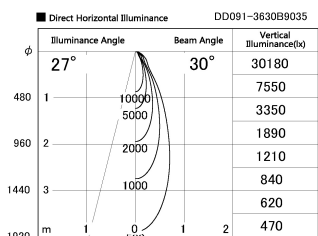

Item no. DD091-3630B9035

Series Name: Φ 80 Series Lens Type

Installation Type	Recessed mount
Fixture wattage	36W
Beam angle	30 deg
Color Temp.	3500K
CRI	Ra>90
Luminous	2478 lm
Body	Die-cast aluminum alloy
Body finish	N/A
Trim finish	Black
Reflector finish	N/A
IP Rate	IP20
Light source	COB module
Input Voltage	AC220~240V
Dimming Type	Non-Dimmable
Certificate	CE, CCC
Cut Hole	80mm

Height (Weight)	
36.0W	138 (0.7kg)
28.5W	138 (0.7kg)
21.0W	98 (0.6kg)
14.2W	98 (0.6kg)
7.4W	78 (0.6kg)
5.0W	78 (0.4kg)