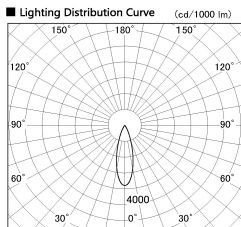

Item no. DD091-3630B9040

Series Name: Φ80 Series Lens Type

| | |
|-------------------|-------------------------|
| Installation Type | Recessed mount |
| Fixture wattage | 36W |
| Beam angle | 30 deg |
| Color Temp. | 4000K |
| CRI | Ra>90 |
| Luminous | 2499 lm |
| Body | Die-cast aluminum alloy |
| Body finish | N/A |
| Trim finish | Black |
| Reflector finish | N/A |
| IP Rate | IP20 |
| Light source | COB module |
| Input Voltage | AC220~240V |
| Dimming Type | Non-Dimmable |
| Certificate | CE, CCC |
| Cut Hole | 80mm |

| Height (Weight) | |
|-----------------|-------------|
| 36.0W | 138 (0.7kg) |
| 28.5W | 138 (0.7kg) |
| 21.0W | 98 (0.6kg) |
| 14.2W | 98 (0.6kg) |
| 7.4W | 78 (0.6kg) |
| 5.0W | 78 (0.4kg) |