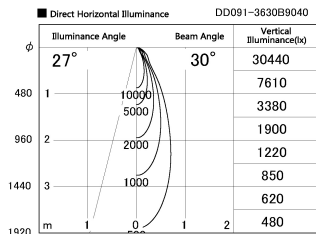

Item no. DD091-3630B9040

Series Name: Φ80 Series Lens Type

| | |
|-------------------|-------------------------|
| Installation Type | Recessed mount |
| Fixture wattage | 36W |
| Beam angle | 30 deg |
| Color Temp. | 4000K |
| CRI | Ra>90 |
| Luminous | 2499 lm |
| Body | Die-cast aluminum alloy |
| Body finish | N/A |
| Trim finish | Black |
| Reflector finish | N/A |
| IP Rate | IP20 |
| Light source | COB module |
| Input Voltage | AC220~240V |
| Dimming Type | Non-Dimmable |
| Certificate | CE, CCC |
| Cut Hole | 80mm |

| Height (Weight) | |
|-----------------|-------------|
| 36.0W | 138 (0.7kg) |
| 28.5W | 138 (0.7kg) |
| 21.0W | 98 (0.6kg) |
| 14.2W | 98 (0.6kg) |
| 7.4W | 78 (0.6kg) |
| 5.0W | 78 (0.4kg) |