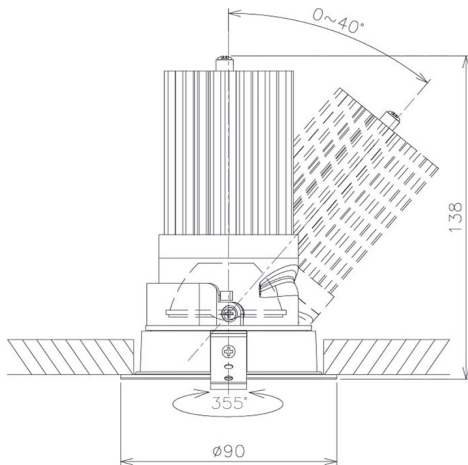

Item no. DD091-3630B9040

Series Name: Φ80 Series Lens Type

| | |
|-------------------|-------------------------|
| Installation Type | Recessed mount |
| Fixture wattage | 36W |
| Beam angle | 30 deg |
| Color Temp. | 4000K |
| CRI | Ra>90 |
| Luminous | 2499 lm |
| Body | Die-cast aluminum alloy |
| Body finish | N/A |
| Trim finish | Black |
| Reflector finish | N/A |
| IP Rate | IP20 |
| Light source | COB module |
| Input Voltage | AC220~240V |
| Dimming Type | Non-Dimmable |
| Certificate | CE, CCC |
| Cut Hole | 80mm |

| Height (Weight) | |
|-----------------|-------------|
| 36.0W | 138 (0.7kg) |
| 28.5W | 138 (0.7kg) |
| 21.0W | 98 (0.6kg) |
| 14.2W | 98 (0.6kg) |
| 7.4W | 78 (0.6kg) |
| 5.0W | 78 (0.4kg) |