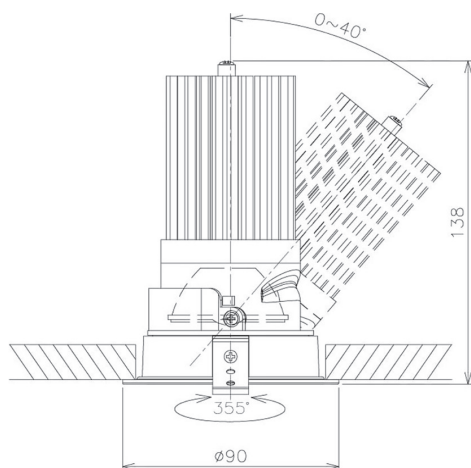

Item no. DD091-3635B8027

Series Name: Φ 80 Series Lens Type

Installation Type	Recessed mount
Fixture wattage	36W
Beam angle	35 deg
Color Temp.	2700K
CRI	Ra>90
Luminous	2883 lm
Body	Die-cast aluminum alloy
Body finish	N/A
Trim finish	Black
Reflector finish	N/A
IP Rate	IP20
Light source	COB module
Input Voltage	AC220~240V
Dimming Type	Non-Dimmable
Certificate	CE, CCC
Cut Hole	80mm

Height (Weight)	
36.0W	138 (0.7kg)
28.5W	138 (0.7kg)
21.0W	98 (0.6kg)
14.2W	98 (0.6kg)
7.4W	78 (0.6kg)
5.0W	78 (0.4kg)