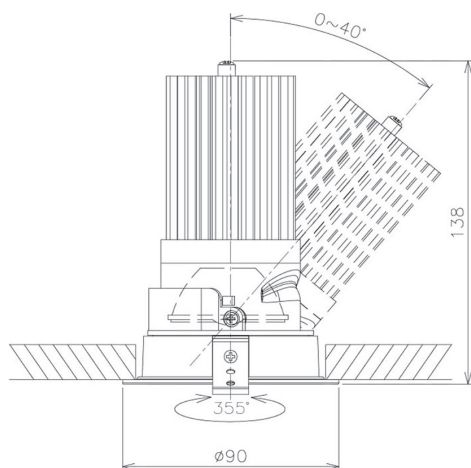

Item no. DD091-3635B8027

Series Name:  $\Phi$ 80 Series Lens Type

Installation	Recessed mount
Type	$\Phi$ 80 Series Lens Type
Fixture wattage	36W
Beam angle	35 deg
Color Temp.	2700K
CRI	Ra>90
Luminous	2883 lm
Body	Die-cast aluminum alloy
Body finish	N/A
Trim finish	Black
Reflector finish	N/A
IP Rate	IP20
Light source	COB module
Input Voltage	AC220~240V
Dimming Type	Non-Dimmable
Certificate	CE, CCC
Cut Hole	80mm

Height (Weight)	
36.0W	138 (0.7kg)
28.5W	138 (0.7kg)
21.0W	98 (0.6kg)
14.2W	98 (0.6kg)
7.4W	78 (0.6kg)
5.0W	78 (0.4kg)