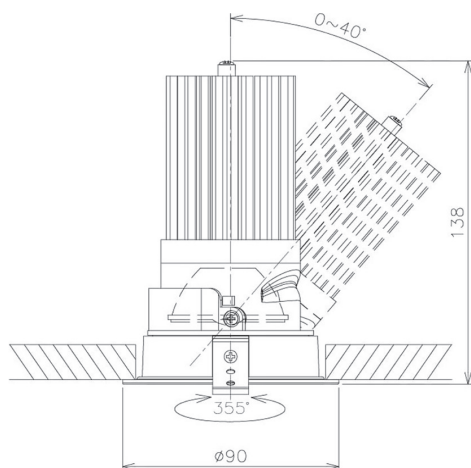

Item no. DD091-3635B8030

Series Name: Φ 80 Series Lens Type

Installation Type	Recessed mount
Fixture wattage	36W
Beam angle	35 deg
Color Temp.	3000K
CRI	Ra>90
Luminous	3005 lm
Body	Die-cast aluminum alloy
Body finish	N/A
Trim finish	Black
Reflector finish	N/A
IP Rate	IP20
Light source	COB module
Input Voltage	AC220~240V
Dimming Type	Non-Dimmable
Certificate	CE, CCC
Cut Hole	80mm

Height (Weight)	
36.0W	138 (0.7kg)
28.5W	138 (0.7kg)
21.0W	98 (0.6kg)
14.2W	98 (0.6kg)
7.4W	78 (0.6kg)
5.0W	78 (0.4kg)