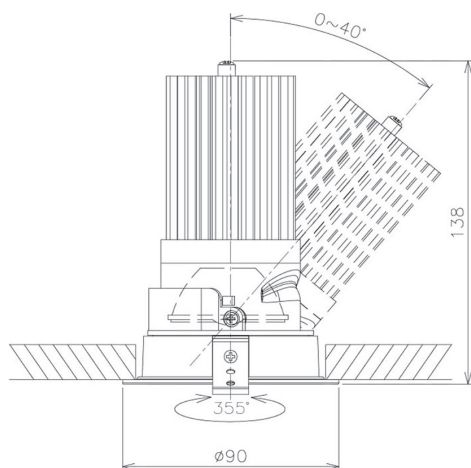

Item no. DD091-3635B8030

Series Name: Φ 80 Series Lens Type

Installation	Recessed mount
Type	Φ 80 Series Lens Type
Fixture wattage	36W
Beam angle	35 deg
Color Temp.	3000K
CRI	Ra>90
Luminous	3005 lm
Body	Die-cast aluminum alloy
Body finish	N/A
Trim finish	Black
Reflector finish	N/A
IP Rate	IP20
Light source	COB module
Input Voltage	AC220~240V
Dimming Type	Non-Dimmable
Certificate	CE, CCC
Cut Hole	80mm

Height (Weight)	
36.0W	138 (0.7kg)
28.5W	138 (0.7kg)
21.0W	98 (0.6kg)
14.2W	98 (0.6kg)
7.4W	78 (0.6kg)
5.0W	78 (0.4kg)