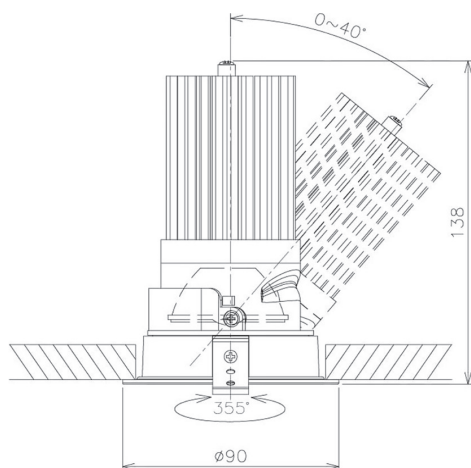

Item no. DD091-3635B8035

Series Name: Φ 80 Series Lens Type

Installation Type	Recessed mount
Fixture wattage	36W
Beam angle	35 deg
Color Temp.	3500K
CRI	Ra>90
Luminous	3059 lm
Body	Die-cast aluminum alloy
Body finish	N/A
Trim finish	Black
Reflector finish	N/A
IP Rate	IP20
Light source	COB module
Input Voltage	AC220~240V
Dimming Type	Non-Dimmable
Certificate	CE, CCC
Cut Hole	80mm

Height (Weight)	
36.0W	138 (0.7kg)
28.5W	138 (0.7kg)
21.0W	98 (0.6kg)
14.2W	98 (0.6kg)
7.4W	78 (0.6kg)
5.0W	78 (0.4kg)