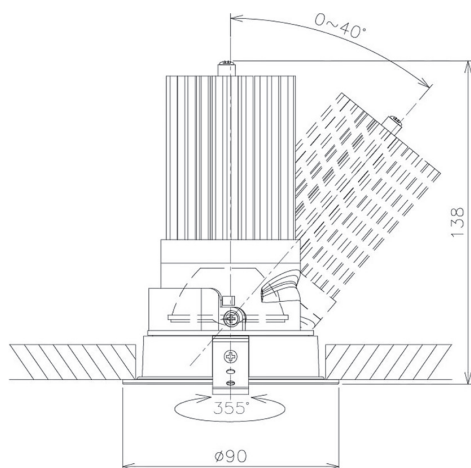

Item no. DD091-3635B8035

Series Name: Φ 80 Series Lens Type

Installation	Recessed mount
Type	Φ 80 Series Lens Type
Fixture wattage	36W
Beam angle	35 deg
Color Temp.	3500K
CRI	Ra>90
Luminous	3059 lm
Body	Die-cast aluminum alloy
Body finish	N/A
Trim finish	Black
Reflector finish	N/A
IP Rate	IP20
Light source	COB module
Input Voltage	AC220~240V
Dimming Type	Non-Dimmable
Certificate	CE, CCC
Cut Hole	80mm

Height (Weight)	
36.0W	138 (0.7kg)
28.5W	138 (0.7kg)
21.0W	98 (0.6kg)
14.2W	98 (0.6kg)
7.4W	78 (0.6kg)
5.0W	78 (0.4kg)