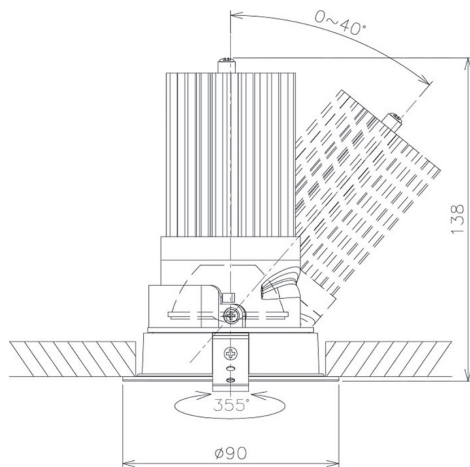

Item no. DD091-3635B8040

Series Name: Φ 80 Series Lens Type

Installation Type	Recessed mount
Fixture wattage	36W
Beam angle	35 deg
Color Temp.	4000K
CRI	Ra>90
Luminous	3084 lm
Body	Die-cast aluminum alloy
Body finish	N/A
Trim finish	Black
Reflector finish	N/A
IP Rate	IP20
Light source	COB module
Input Voltage	AC220~240V
Dimming Type	Non-Dimmable
Certificate	CE, CCC
Cut Hole	80mm

Height (Weight)	
36.0W	138 (0.7kg)
28.5W	138 (0.7kg)
21.0W	98 (0.6kg)
14.2W	98 (0.6kg)
7.4W	78 (0.6kg)
5.0W	78 (0.4kg)