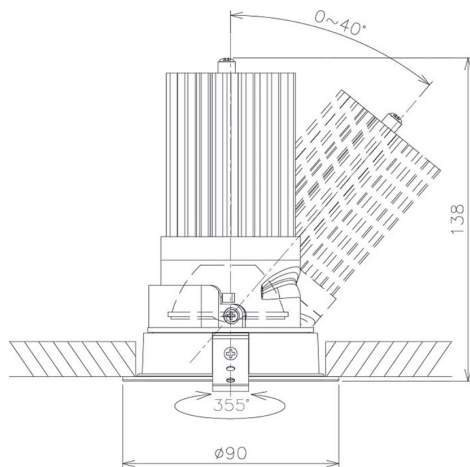

Item no. DD091-3635B8040

Series Name: Φ 80 Series Lens Type

Installation	Recessed mount
Type	Φ 80 Series Lens Type
Fixture wattage	36W
Beam angle	35 deg
Color Temp.	4000K
CRI	Ra>90
Luminous	3084 lm
Body	Die-cast aluminum alloy
Body finish	N/A
Trim finish	Black
Reflector finish	N/A
IP Rate	IP20
Light source	COB module
Input Voltage	AC220~240V
Dimming Type	Non-Dimmable
Certificate	CE, CCC
Cut Hole	80mm

Height (Weight)	
36.0W	138 (0.7kg)
28.5W	138 (0.7kg)
21.0W	98 (0.6kg)
14.2W	98 (0.6kg)
7.4W	78 (0.6kg)
5.0W	78 (0.4kg)