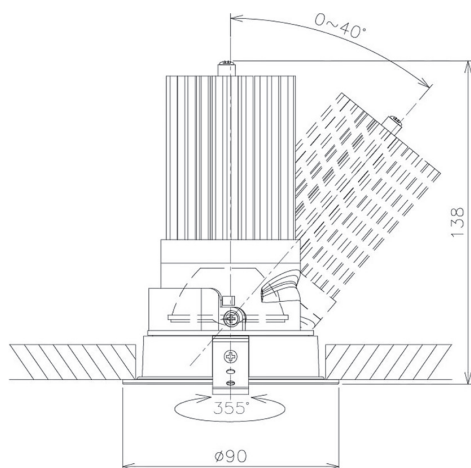

Item no. DD091-3635B8527

Series Name:  $\Phi$ 80 Series Lens Type

Installation	Recessed mount
Type	$\Phi$ 80 Series Lens Type
Fixture wattage	36W
Beam angle	35 deg
Color Temp.	2700K
CRI	Ra>85
Luminous	2710 lm
Body	Die-cast aluminum alloy
Body finish	N/A
Trim finish	Black
Reflector finish	N/A
IP Rate	IP20
Light source	COB module
Input Voltage	AC220~240V
Dimming Type	Non-Dimmable
Certificate	CE, CCC
Cut Hole	80mm

Height (Weight)	
36.0W	138 (0.7kg)
28.5W	138 (0.7kg)
21.0W	98 (0.6kg)
14.2W	98 (0.6kg)
7.4W	78 (0.6kg)
5.0W	78 (0.4kg)