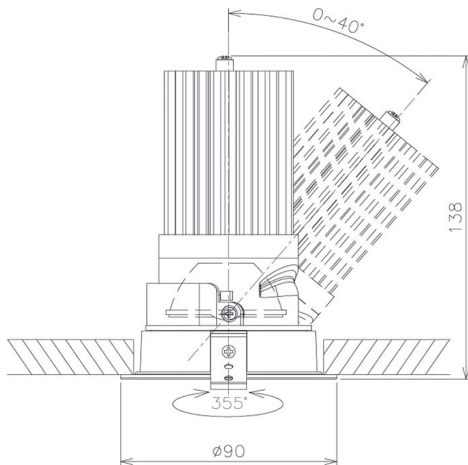

Item no. DD091-3635B8527

Series Name:  $\Phi$ 80 Series Lens Type

Installation Type	Recessed mount
Fixture wattage	36W
Beam angle	35 deg
Color Temp.	2700K
CRI	Ra>85
Luminous	2710 lm
Body	Die-cast aluminum alloy
Body finish	N/A
Trim finish	Black
Reflector finish	N/A
IP Rate	IP20
Light source	COB module
Input Voltage	AC220~240V
Dimming Type	Non-Dimmable
Certificate	CE, CCC
Cut Hole	80mm

Height (Weight)	
36.0W	138 (0.7kg)
28.5W	138 (0.7kg)
21.0W	98 (0.6kg)
14.2W	98 (0.6kg)
7.4W	78 (0.6kg)
5.0W	78 (0.4kg)