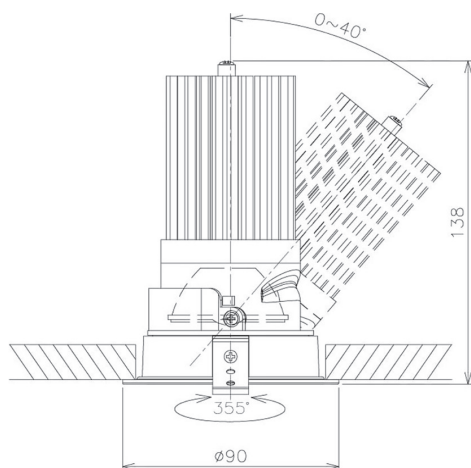

Item no. DD091-3635B8530

Series Name:  $\Phi$ 80 Series Lens Type

Installation Type	Recessed mount
Fixture wattage	36W
Beam angle	35 deg
Color Temp.	3000K
CRI	Ra>85
Luminous	2825 lm
Body	Die-cast aluminum alloy
Body finish	N/A
Trim finish	Black
Reflector finish	N/A
IP Rate	IP20
Light source	COB module
Input Voltage	AC220~240V
Dimming Type	Non-Dimmable
Certificate	CE, CCC
Cut Hole	80mm

Height (Weight)	
36.0W	138 (0.7kg)
28.5W	138 (0.7kg)
21.0W	98 (0.6kg)
14.2W	98 (0.6kg)
7.4W	78 (0.6kg)
5.0W	78 (0.4kg)