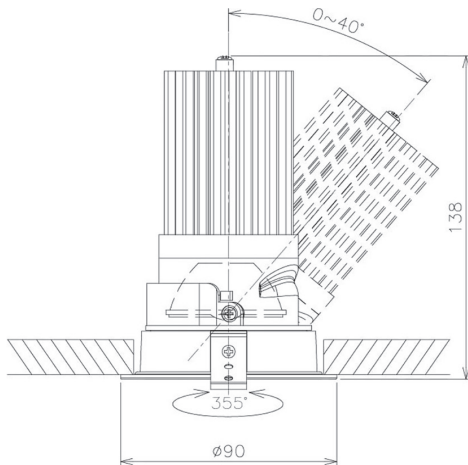

Item no. DD091-3635B8530

Series Name: Φ 80 Series Lens Type

Installation	Recessed mount
Type	Φ 80 Series Lens Type
Fixture wattage	36W
Beam angle	35 deg
Color Temp.	3000K
CRI	Ra>85
Luminous	2825 lm
Body	Die-cast aluminum alloy
Body finish	N/A
Trim finish	Black
Reflector finish	N/A
IP Rate	IP20
Light source	COB module
Input Voltage	AC220~240V
Dimming Type	Non-Dimmable
Certificate	CE, CCC
Cut Hole	80mm

Height (Weight)	
36.0W	138 (0.7kg)
28.5W	138 (0.7kg)
21.0W	98 (0.6kg)
14.2W	98 (0.6kg)
7.4W	78 (0.6kg)
5.0W	78 (0.4kg)