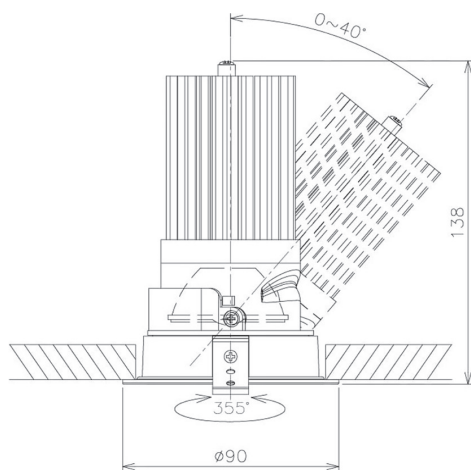

Item no. DD091-3635B8535

Series Name: Φ 80 Series Lens Type

Installation Type	Recessed mount
Fixture wattage	36W
Beam angle	35 deg
Color Temp.	3500K
CRI	Ra>85
Luminous	2875 lm
Body	Die-cast aluminum alloy
Body finish	N/A
Trim finish	Black
Reflector finish	N/A
IP Rate	IP20
Light source	COB module
Input Voltage	AC220~240V
Dimming Type	Non-Dimmable
Certificate	CE, CCC
Cut Hole	80mm

Height (Weight)	
36.0W	138 (0.7kg)
28.5W	138 (0.7kg)
21.0W	98 (0.6kg)
14.2W	98 (0.6kg)
7.4W	78 (0.6kg)
5.0W	78 (0.4kg)