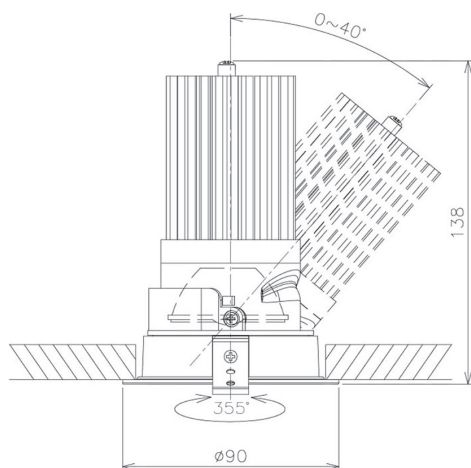

Item no. DD091-3635B8535

Series Name:  $\Phi$ 80 Series Lens Type

Installation	Recessed mount
Type	$\Phi$ 80 Series Lens Type
Fixture wattage	36W
Beam angle	35 deg
Color Temp.	3500K
CRI	Ra>85
Luminous	2875 lm
Body	Die-cast aluminum alloy
Body finish	N/A
Trim finish	Black
Reflector finish	N/A
IP Rate	IP20
Light source	COB module
Input Voltage	AC220~240V
Dimming Type	Non-Dimmable
Certificate	CE, CCC
Cut Hole	80mm

Height (Weight)	
36.0W	138 (0.7kg)
28.5W	138 (0.7kg)
21.0W	98 (0.6kg)
14.2W	98 (0.6kg)
7.4W	78 (0.6kg)
5.0W	78 (0.4kg)