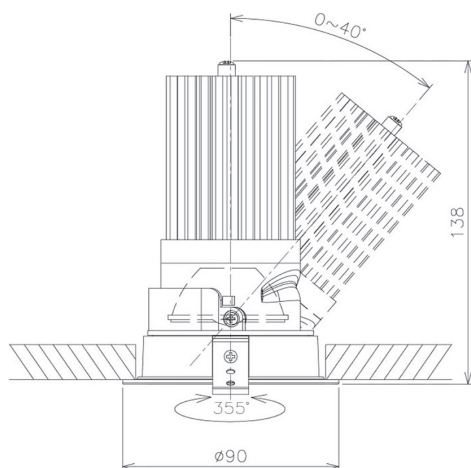

Item no. DD091-3635B8540

Series Name:  $\Phi$ 80 Series Lens Type

Installation	Recessed mount
Type	$\Phi$ 80 Series Lens Type
Fixture wattage	36W
Beam angle	35 deg
Color Temp.	4000K
CRI	Ra>85
Luminous	2899 lm
Body	Die-cast aluminum alloy
Body finish	N/A
Trim finish	Black
Reflector finish	N/A
IP Rate	IP20
Light source	COB module
Input Voltage	AC220~240V
Dimming Type	Non-Dimmable
Certificate	CE, CCC
Cut Hole	80mm

Height (Weight)	
36.0W	138 (0.7kg)
28.5W	138 (0.7kg)
21.0W	98 (0.6kg)
14.2W	98 (0.6kg)
7.4W	78 (0.6kg)
5.0W	78 (0.4kg)