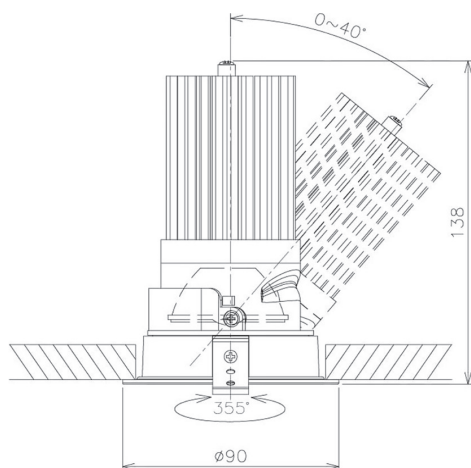

Item no. DD091-3635B8540

Series Name: Φ 80 Series Lens Type

Installation Type	Recessed mount
Fixture wattage	36W
Beam angle	35 deg
Color Temp.	4000K
CRI	Ra>85
Luminous	2899 lm
Body	Die-cast aluminum alloy
Body finish	N/A
Trim finish	Black
Reflector finish	N/A
IP Rate	IP20
Light source	COB module
Input Voltage	AC220~240V
Dimming Type	Non-Dimmable
Certificate	CE, CCC
Cut Hole	80mm

Height (Weight)	
36.0W	138 (0.7kg)
28.5W	138 (0.7kg)
21.0W	98 (0.6kg)
14.2W	98 (0.6kg)
7.4W	78 (0.6kg)
5.0W	78 (0.4kg)