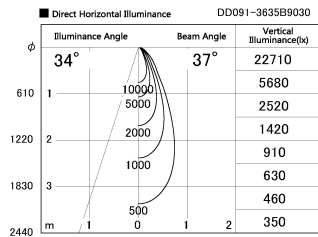

Item no. DD091-3635B9030

Series Name: Φ 80 Series Lens Type

Installation	Recessed mount
Type	
Fixture wattage	36W
Beam angle	35 deg
Color Temp.	3000K
CRI	Ra>90
Luminous	2569 lm
Body	Die-cast aluminum alloy
Body finish	N/A
Trim finish	Black
Reflector finish	N/A
IP Rate	IP20
Light source	COB module
Input Voltage	AC220~240V
Dimming Type	Non-Dimmable
Certificate	CE, CCC
Cut Hole	80mm

Height (Weight)	
36.0W	138 (0.7kg)
28.5W	138 (0.7kg)
21.0W	98 (0.6kg)
14.2W	98 (0.6kg)
7.4W	78 (0.6kg)
5.0W	78 (0.4kg)