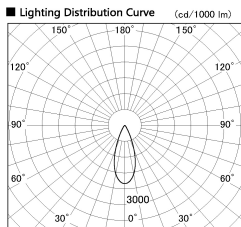

Item no. DD091-3635B9030

Series Name: Φ 80 Series Lens Type

Installation	Recessed mount
Type	
Fixture wattage	36W
Beam angle	35 deg
Color Temp.	3000K
CRI	Ra>90
Luminous	2569 lm
Body	Die-cast aluminum alloy
Body finish	N/A
Trim finish	Black
Reflector finish	N/A
IP Rate	IP20
Light source	COB module
Input Voltage	AC220~240V
Dimming Type	Non-Dimmable
Certificate	CE, CCC
Cut Hole	80mm

Height (Weight)	
36.0W	138 (0.7kg)
28.5W	138 (0.7kg)
21.0W	98 (0.6kg)
14.2W	98 (0.6kg)
7.4W	78 (0.6kg)
5.0W	78 (0.4kg)