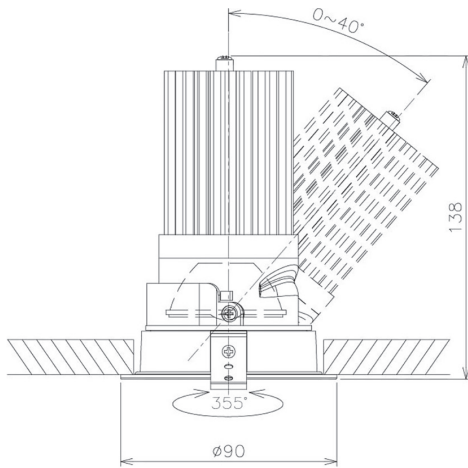

Item no. DD091-3635B9030

Series Name: Φ 80 Series Lens Type

Installation	Recessed mount
Type	
Fixture wattage	36W
Beam angle	35 deg
Color Temp.	3000K
CRI	Ra>90
Luminous	2569 lm
Body	Die-cast aluminum alloy
Body finish	N/A
Trim finish	Black
Reflector finish	N/A
IP Rate	IP20
Light source	COB module
Input Voltage	AC220~240V
Dimming Type	Non-Dimmable
Certificate	CE, CCC
Cut Hole	80mm

Height (Weight)	
36.0W	138 (0.7kg)
28.5W	138 (0.7kg)
21.0W	98 (0.6kg)
14.2W	98 (0.6kg)
7.4W	78 (0.6kg)
5.0W	78 (0.4kg)