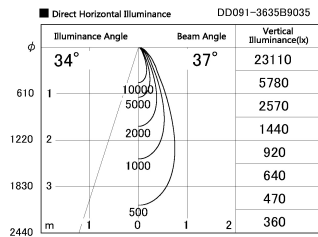

Item no. DD091-3635B9035

Series Name: Φ80 Series Lens Type

Installation	Recessed mount
Type	
Fixture wattage	36W
Beam angle	35 deg
Color Temp.	3500K
CRI	Ra>90
Luminous	2614 lm
Body	Die-cast aluminum alloy
Body finish	N/A
Trim finish	Black
Reflector finish	N/A
IP Rate	IP20
Light source	COB module
Input Voltage	AC220~240V
Dimming Type	Non-Dimmable
Certificate	CE, CCC
Cut Hole	80mm

Height (Weight)	
36.0W	138 (0.7kg)
28.5W	138 (0.7kg)
21.0W	98 (0.6kg)
14.2W	98 (0.6kg)
7.4W	78 (0.6kg)
5.0W	78 (0.4kg)