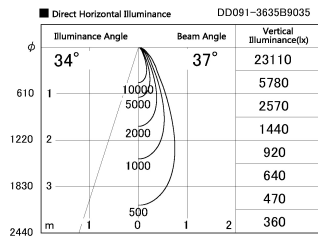

Item no. DD091-3635B9035

Series Name: Φ 80 Series Lens Type

| | |
|------------------|----------------------------|
| Installation | Recessed mount |
| Type | Φ 80 Series Lens Type |
| Fixture wattage | 36W |
| Beam angle | 35 deg |
| Color Temp. | 3500K |
| CRI | Ra>90 |
| Luminous | 2614 lm |
| Body | Die-cast aluminum alloy |
| Body finish | N/A |
| Trim finish | Black |
| Reflector finish | N/A |
| IP Rate | IP20 |
| Light source | COB module |
| Input Voltage | AC220~240V |
| Dimming Type | Non-Dimmable |
| Certificate | CE, CCC |
| Cut Hole | 80mm |

| Height (Weight) | |
|-----------------|-------------|
| 36.0W | 138 (0.7kg) |
| 28.5W | 138 (0.7kg) |
| 21.0W | 98 (0.6kg) |
| 14.2W | 98 (0.6kg) |
| 7.4W | 78 (0.6kg) |
| 5.0W | 78 (0.4kg) |