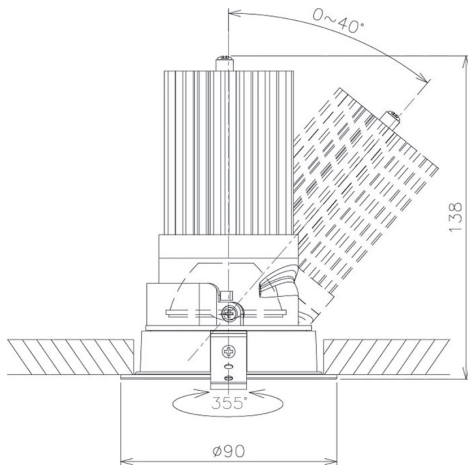

Item no. DD091-3635B9035

Series Name: Φ 80 Series Lens Type

| | |
|------------------|----------------------------|
| Installation | Recessed mount |
| Type | Φ 80 Series Lens Type |
| Fixture wattage | 36W |
| Beam angle | 35 deg |
| Color Temp. | 3500K |
| CRI | Ra>90 |
| Luminous | 2614 lm |
| Body | Die-cast aluminum alloy |
| Body finish | N/A |
| Trim finish | Black |
| Reflector finish | N/A |
| IP Rate | IP20 |
| Light source | COB module |
| Input Voltage | AC220~240V |
| Dimming Type | Non-Dimmable |
| Certificate | CE, CCC |
| Cut Hole | 80mm |

| Height (Weight) | |
|-----------------|-------------|
| 36.0W | 138 (0.7kg) |
| 28.5W | 138 (0.7kg) |
| 21.0W | 98 (0.6kg) |
| 14.2W | 98 (0.6kg) |
| 7.4W | 78 (0.6kg) |
| 5.0W | 78 (0.4kg) |