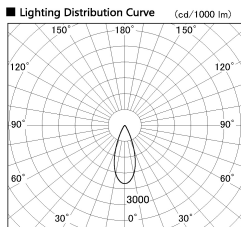

Item no. DD091-3635B9035

Series Name: Φ 80 Series Lens Type

| | |
|------------------|----------------------------|
| Installation | Recessed mount |
| Type | Φ 80 Series Lens Type |
| Fixture wattage | 36W |
| Beam angle | 35 deg |
| Color Temp. | 3500K |
| CRI | Ra>90 |
| Luminous | 2614 lm |
| Body | Die-cast aluminum alloy |
| Body finish | N/A |
| Trim finish | Black |
| Reflector finish | N/A |
| IP Rate | IP20 |
| Light source | COB module |
| Input Voltage | AC220~240V |
| Dimming Type | Non-Dimmable |
| Certificate | CE, CCC |
| Cut Hole | 80mm |

| Height (Weight) | |
|-----------------|-------------|
| 36.0W | 138 (0.7kg) |
| 28.5W | 138 (0.7kg) |
| 21.0W | 98 (0.6kg) |
| 14.2W | 98 (0.6kg) |
| 7.4W | 78 (0.6kg) |
| 5.0W | 78 (0.4kg) |