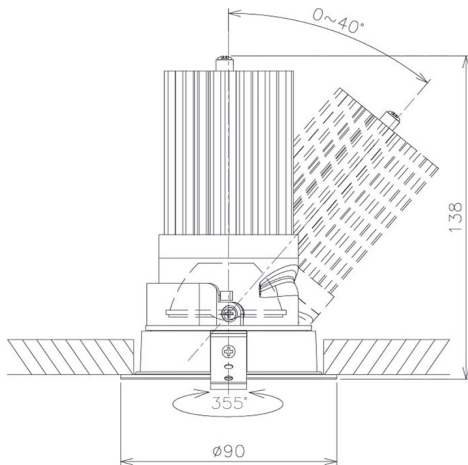

Item no. DD091-3635B9035

Series Name: Φ80 Series Lens Type

Installation	Recessed mount
Type	
Fixture wattage	36W
Beam angle	35 deg
Color Temp.	3500K
CRI	Ra>90
Luminous	2614 lm
Body	Die-cast aluminum alloy
Body finish	N/A
Trim finish	Black
Reflector finish	N/A
IP Rate	IP20
Light source	COB module
Input Voltage	AC220~240V
Dimming Type	Non-Dimmable
Certificate	CE, CCC
Cut Hole	80mm

Height (Weight)	
36.0W	138 (0.7kg)
28.5W	138 (0.7kg)
21.0W	98 (0.6kg)
14.2W	98 (0.6kg)
7.4W	78 (0.6kg)
5.0W	78 (0.4kg)