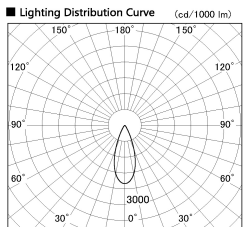

Item no. DD091-3635B9035

Series Name: Φ80 Series Lens Type

Installation	Recessed mount
Type	
Fixture wattage	36W
Beam angle	35 deg
Color Temp.	3500K
CRI	Ra>90
Luminous	2614 lm
Body	Die-cast aluminum alloy
Body finish	N/A
Trim finish	Black
Reflector finish	N/A
IP Rate	IP20
Light source	COB module
Input Voltage	AC220~240V
Dimming Type	Non-Dimmable
Certificate	CE, CCC
Cut Hole	80mm

Height (Weight)	
36.0W	138 (0.7kg)
28.5W	138 (0.7kg)
21.0W	98 (0.6kg)
14.2W	98 (0.6kg)
7.4W	78 (0.6kg)
5.0W	78 (0.4kg)