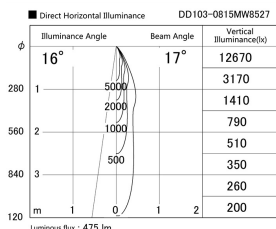

Item no. DD103-0815MW8527

Series Name: Versa R-G, Antiglare

Installation	Recessed mount
Type	Versa R-G, Antiglare
Fixture wattage	6.7W
Beam angle	17 deg.
Color Temp.	2700K
CRI	Ra>85
Luminous	477 lm
Body	Die-cast aluminum alloy
Body finish	N/A
Trim finish	White
Reflector finish	Mirror
IP Rate	IP20
Light source	COB module
Input Voltage	AC220~240V
Dimming Type	Non-Dimmable
Certificate	CE, CCC
Cut Hole	100mm