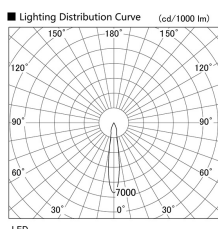

Item no. DD103-0815MW8527

Series Name: Versa R-G, Antiglare

Installation	Recessed mount
Type	Versa R-G, Antiglare
Fixture wattage	6.7W
Beam angle	17 deg.
Color Temp.	2700K
CRI	Ra>85
Luminous	477 lm
Body	Die-cast aluminum alloy
Body finish	N/A
Trim finish	White
Reflector finish	Mirror
IP Rate	IP20
Light source	COB module
Input Voltage	AC220~240V
Dimming Type	Non-Dimmable
Certificate	CE, CCC
Cut Hole	100mm