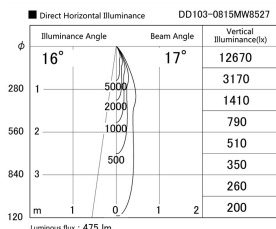

Item no. DD103-0815MW8527

Series Name: Versa R-G, Antiglare

Installation	Recessed mount
Type	
Fixture wattage	6.7W
Beam angle	17 deg.
Color Temp.	2700K
CRI	Ra>85
Luminous	477 lm
Body	Die-cast aluminum alloy
Body finish	N/A
Trim finish	White
Reflector finish	Mirror
IP Rate	IP20
Light source	COB module
Input Voltage	AC220~240V
Dimming Type	Non-Dimmable
Certificate	CE, CCC
Cut Hole	100mm