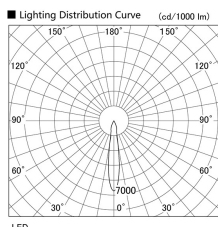

Item no. DD103-0815MW8527

Series Name: Versa R-G, Antiglare

Installation	Recessed mount
Type	
Fixture wattage	6.7W
Beam angle	17 deg.
Color Temp.	2700K
CRI	Ra>85
Luminous	477 lm
Body	Die-cast aluminum alloy
Body finish	N/A
Trim finish	White
Reflector finish	Mirror
IP Rate	IP20
Light source	COB module
Input Voltage	AC220~240V
Dimming Type	Non-Dimmable
Certificate	CE, CCC
Cut Hole	100mm