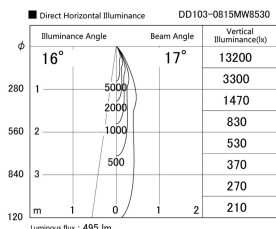

Item no. DD103-0815MW8530

Series Name: Versa R-G, Antiglare

Installation	Recessed mount
Type	
Fixture wattage	6.7W
Beam angle	17 deg.
Color Temp.	3000K
CRI	Ra>85
Luminous	497 lm
Body	Die-cast aluminum alloy
Body finish	N/A
Trim finish	White
Reflector finish	Mirror
IP Rate	IP20
Light source	COB module
Input Voltage	AC220~240V
Dimming Type	Non-Dimmable
Certificate	CE, CCC
Cut Hole	100mm