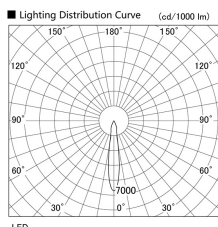

Item no. DD103-0815MW8530

Series Name: Versa R-G, Antiglare

Installation	Recessed mount
Type	
Fixture wattage	6.7W
Beam angle	17 deg.
Color Temp.	3000K
CRI	Ra>85
Luminous	497 lm
Body	Die-cast aluminum alloy
Body finish	N/A
Trim finish	White
Reflector finish	Mirror
IP Rate	IP20
Light source	COB module
Input Voltage	AC220~240V
Dimming Type	Non-Dimmable
Certificate	CE, CCC
Cut Hole	100mm