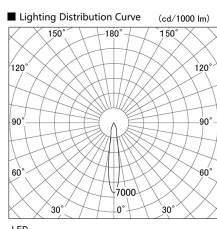

Item no. DD103-0815MW8535

Series Name: Versa R-G, Antiglare

Installation	Recessed mount
Type	Versa R-G, Antiglare
Fixture wattage	6.7W
Beam angle	17 deg.
Color Temp.	3500K
CRI	Ra>85
Luminous	507 lm
Body	Die-cast aluminum alloy
Body finish	N/A
Trim finish	White
Reflector finish	Mirror
IP Rate	IP20
Light source	COB module
Input Voltage	AC220~240V
Dimming Type	Non-Dimmable
Certificate	CE, CCC
Cut Hole	100mm