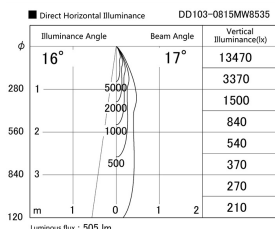

Item no. DD103-0815MW8535

Series Name: Versa R-G, Antiglare

Installation	Recessed mount
Type	
Fixture wattage	6.7W
Beam angle	17 deg.
Color Temp.	3500K
CRI	Ra>85
Luminous	507 lm
Body	Die-cast aluminum alloy
Body finish	N/A
Trim finish	White
Reflector finish	Mirror
IP Rate	IP20
Light source	COB module
Input Voltage	AC220~240V
Dimming Type	Non-Dimmable
Certificate	CE, CCC
Cut Hole	100mm