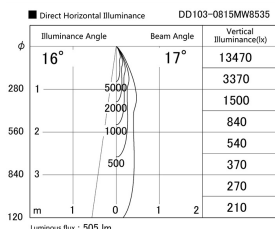

Item no. DD103-0815MW8535

Series Name: Versa R-G, Antiglare

Installation	Recessed mount
Type	Versa R-G, Antiglare
Fixture wattage	6.7W
Beam angle	17 deg.
Color Temp.	3500K
CRI	Ra>85
Luminous	507 lm
Body	Die-cast aluminum alloy
Body finish	N/A
Trim finish	White
Reflector finish	Mirror
IP Rate	IP20
Light source	COB module
Input Voltage	AC220~240V
Dimming Type	Non-Dimmable
Certificate	CE, CCC
Cut Hole	100mm