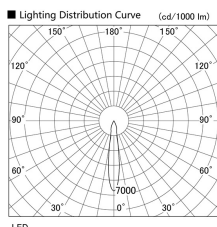

Item no. DD103-0815MW8535

Series Name: Versa R-G, Antiglare

Installation	Recessed mount
Type	
Fixture wattage	6.7W
Beam angle	17 deg.
Color Temp.	3500K
CRI	Ra>85
Luminous	507 lm
Body	Die-cast aluminum alloy
Body finish	N/A
Trim finish	White
Reflector finish	Mirror
IP Rate	IP20
Light source	COB module
Input Voltage	AC220~240V
Dimming Type	Non-Dimmable
Certificate	CE, CCC
Cut Hole	100mm