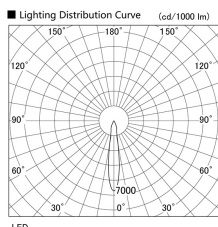

Item no. DD103-0815MW8540

Series Name: Versa R-G, Antiglare

Installation	Recessed mount
Type	Versa R-G, Antiglare
Fixture wattage	6.7W
Beam angle	17 deg.
Color Temp.	4000K
CRI	Ra>85
Luminous	512 lm
Body	Die-cast aluminum alloy
Body finish	N/A
Trim finish	White
Reflector finish	Mirror
IP Rate	IP20
Light source	COB module
Input Voltage	AC220~240V
Dimming Type	Non-Dimmable
Certificate	CE, CCC
Cut Hole	100mm