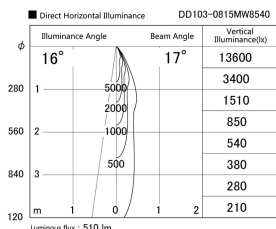

Item no. DD103-0815MW8540

Series Name: Versa R-G, Antiglare

Installation	Recessed mount
Type	Versa R-G, Antiglare
Fixture wattage	6.7W
Beam angle	17 deg.
Color Temp.	4000K
CRI	Ra>85
Luminous	512 lm
Body	Die-cast aluminum alloy
Body finish	N/A
Trim finish	White
Reflector finish	Mirror
IP Rate	IP20
Light source	COB module
Input Voltage	AC220~240V
Dimming Type	Non-Dimmable
Certificate	CE, CCC
Cut Hole	100mm