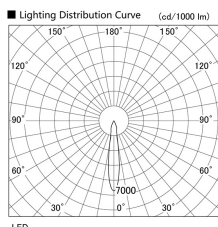

Item no. DD103-0815MW8540

Series Name: Versa R-G, Antiglare

Installation	Recessed mount
Type	
Fixture wattage	6.7W
Beam angle	17 deg.
Color Temp.	4000K
CRI	Ra>85
Luminous	512 lm
Body	Die-cast aluminum alloy
Body finish	N/A
Trim finish	White
Reflector finish	Mirror
IP Rate	IP20
Light source	COB module
Input Voltage	AC220~240V
Dimming Type	Non-Dimmable
Certificate	CE, CCC
Cut Hole	100mm