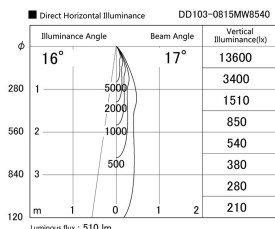

Item no. DD103-0815MW8540

Series Name: Versa R-G, Antiglare

Installation	Recessed mount
Type	
Fixture wattage	6.7W
Beam angle	17 deg.
Color Temp.	4000K
CRI	Ra>85
Luminous	512 lm
Body	Die-cast aluminum alloy
Body finish	N/A
Trim finish	White
Reflector finish	Mirror
IP Rate	IP20
Light source	COB module
Input Voltage	AC220~240V
Dimming Type	Non-Dimmable
Certificate	CE, CCC
Cut Hole	100mm