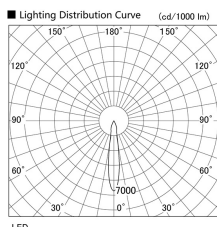

Item no. DD103-0815MW9027

Series Name: Versa R-G, Antiglare

Installation	Recessed mount
Type	Versa R-G, Antiglare
Fixture wattage	6.7W
Beam angle	17 deg.
Color Temp.	2700K
CRI	Ra>90
Luminous	434 lm
Body	Die-cast aluminum alloy
Body finish	N/A
Trim finish	White
Reflector finish	Mirror
IP Rate	IP20
Light source	COB module
Input Voltage	AC220~240V
Dimming Type	Non-Dimmable
Certificate	CE, CCC
Cut Hole	100mm