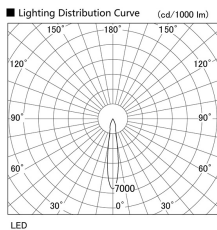

Item no. DD103-0815MW9027

Series Name: Versa R-G, Antiglare

Installation	Recessed mount
Type	
Fixture wattage	6.7W
Beam angle	17 deg.
Color Temp.	2700K
CRI	Ra>90
Luminous	434 lm
Body	Die-cast aluminum alloy
Body finish	N/A
Trim finish	White
Reflector finish	Mirror
IP Rate	IP20
Light source	COB module
Input Voltage	AC220~240V
Dimming Type	Non-Dimmable
Certificate	CE, CCC
Cut Hole	100mm