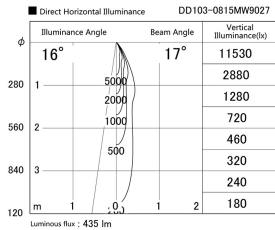

Item no. DD103-0815MW9027

Series Name: Versa R-G, Antiglare

Installation	Recessed mount
Type	
Fixture wattage	6.7W
Beam angle	17 deg.
Color Temp.	2700K
CRI	Ra>90
Luminous	434 lm
Body	Die-cast aluminum alloy
Body finish	N/A
Trim finish	White
Reflector finish	Mirror
IP Rate	IP20
Light source	COB module
Input Voltage	AC220~240V
Dimming Type	Non-Dimmable
Certificate	CE, CCC
Cut Hole	100mm