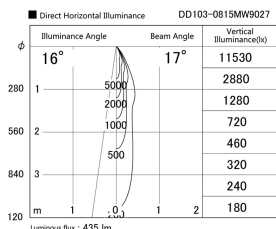

Item no. DD103-0815MW9027

Series Name: Versa R-G, Antiglare

Installation	Recessed mount
Type	Versa R-G, Antiglare
Fixture wattage	6.7W
Beam angle	17 deg.
Color Temp.	2700K
CRI	Ra>90
Luminous	434 lm
Body	Die-cast aluminum alloy
Body finish	N/A
Trim finish	White
Reflector finish	Mirror
IP Rate	IP20
Light source	COB module
Input Voltage	AC220~240V
Dimming Type	Non-Dimmable
Certificate	CE, CCC
Cut Hole	100mm