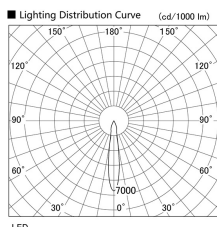

Item no. DD103-0815MW9030

Series Name: Versa R-G, Antiglare

Installation	Recessed mount
Type	
Fixture wattage	6.7W
Beam angle	17 deg.
Color Temp.	3000K
CRI	Ra>90
Luminous	452 lm
Body	Die-cast aluminum alloy
Body finish	N/A
Trim finish	White
Reflector finish	Mirror
IP Rate	IP20
Light source	COB module
Input Voltage	AC220~240V
Dimming Type	Non-Dimmable
Certificate	CE, CCC
Cut Hole	100mm