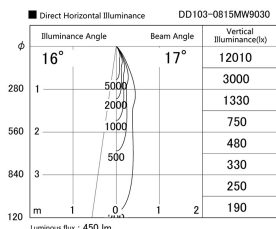

Item no. DD103-0815MW9030

Series Name: Versa R-G, Antiglare

Installation	Recessed mount
Type	
Fixture wattage	6.7W
Beam angle	17 deg.
Color Temp.	3000K
CRI	Ra>90
Luminous	452 lm
Body	Die-cast aluminum alloy
Body finish	N/A
Trim finish	White
Reflector finish	Mirror
IP Rate	IP20
Light source	COB module
Input Voltage	AC220~240V
Dimming Type	Non-Dimmable
Certificate	CE, CCC
Cut Hole	100mm