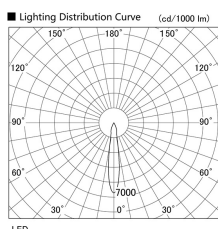

Item no. DD103-0815MW9030

Series Name: Versa R-G, Antiglare

Installation	Recessed mount
Type	Versa R-G, Antiglare
Fixture wattage	6.7W
Beam angle	17 deg.
Color Temp.	3000K
CRI	Ra>90
Luminous	452 lm
Body	Die-cast aluminum alloy
Body finish	N/A
Trim finish	White
Reflector finish	Mirror
IP Rate	IP20
Light source	COB module
Input Voltage	AC220~240V
Dimming Type	Non-Dimmable
Certificate	CE, CCC
Cut Hole	100mm