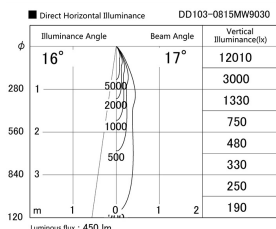

Item no. DD103-0815MW9030

Series Name: Versa R-G, Antiglare

Installation	Recessed mount
Type	Versa R-G, Antiglare
Fixture wattage	6.7W
Beam angle	17 deg.
Color Temp.	3000K
CRI	Ra>90
Luminous	452 lm
Body	Die-cast aluminum alloy
Body finish	N/A
Trim finish	White
Reflector finish	Mirror
IP Rate	IP20
Light source	COB module
Input Voltage	AC220~240V
Dimming Type	Non-Dimmable
Certificate	CE, CCC
Cut Hole	100mm