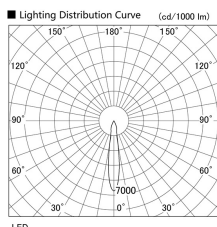

Item no. DD103-0815MW9035

Series Name: Versa R-G, Antiglare

Installation	Recessed mount
Type	
Fixture wattage	6.7W
Beam angle	17 deg.
Color Temp.	3500K
CRI	Ra>90
Luminous	461 lm
Body	Die-cast aluminum alloy
Body finish	N/A
Trim finish	White
Reflector finish	Mirror
IP Rate	IP20
Light source	COB module
Input Voltage	AC220~240V
Dimming Type	Non-Dimmable
Certificate	CE, CCC
Cut Hole	100mm