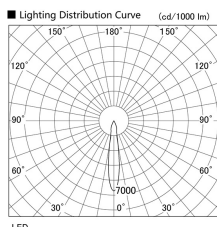

Item no. DD103-0815MW9035

Series Name: Versa R-G, Antiglare

Installation	Recessed mount
Type	Versa R-G, Antiglare
Fixture wattage	6.7W
Beam angle	17 deg.
Color Temp.	3500K
CRI	Ra>90
Luminous	461 lm
Body	Die-cast aluminum alloy
Body finish	N/A
Trim finish	White
Reflector finish	Mirror
IP Rate	IP20
Light source	COB module
Input Voltage	AC220~240V
Dimming Type	Non-Dimmable
Certificate	CE, CCC
Cut Hole	100mm