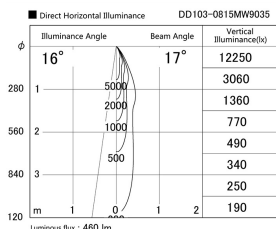

Item no. DD103-0815MW9035

Series Name: Versa R-G, Antiglare

Installation	Recessed mount
Type	Versa R-G, Antiglare
Fixture wattage	6.7W
Beam angle	17 deg.
Color Temp.	3500K
CRI	Ra>90
Luminous	461 lm
Body	Die-cast aluminum alloy
Body finish	N/A
Trim finish	White
Reflector finish	Mirror
IP Rate	IP20
Light source	COB module
Input Voltage	AC220~240V
Dimming Type	Non-Dimmable
Certificate	CE, CCC
Cut Hole	100mm