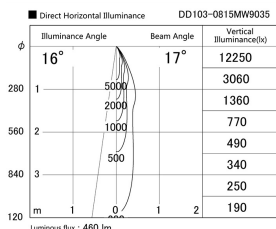

Item no. DD103-0815MW9035

Series Name: Versa R-G, Antiglare

Installation	Recessed mount
Type	
Fixture wattage	6.7W
Beam angle	17 deg.
Color Temp.	3500K
CRI	Ra>90
Luminous	461 lm
Body	Die-cast aluminum alloy
Body finish	N/A
Trim finish	White
Reflector finish	Mirror
IP Rate	IP20
Light source	COB module
Input Voltage	AC220~240V
Dimming Type	Non-Dimmable
Certificate	CE, CCC
Cut Hole	100mm