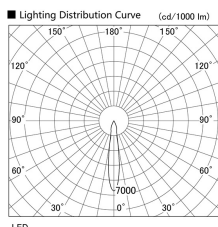

Item no. DD103-0815MW9040

Series Name: Versa R-G, Antiglare

Installation	Recessed mount
Type	
Fixture wattage	6.7W
Beam angle	17 deg.
Color Temp.	4000K
CRI	Ra>90
Luminous	466 lm
Body	Die-cast aluminum alloy
Body finish	N/A
Trim finish	White
Reflector finish	Mirror
IP Rate	IP20
Light source	COB module
Input Voltage	AC220~240V
Dimming Type	Non-Dimmable
Certificate	CE, CCC
Cut Hole	100mm