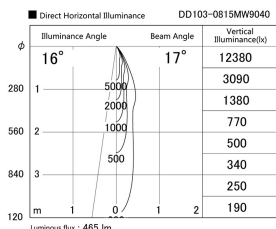

Item no. DD103-0815MW9040

Series Name: Versa R-G, Antiglare

Installation	Recessed mount
Type	
Fixture wattage	6.7W
Beam angle	17 deg.
Color Temp.	4000K
CRI	Ra>90
Luminous	466 lm
Body	Die-cast aluminum alloy
Body finish	N/A
Trim finish	White
Reflector finish	Mirror
IP Rate	IP20
Light source	COB module
Input Voltage	AC220~240V
Dimming Type	Non-Dimmable
Certificate	CE, CCC
Cut Hole	100mm