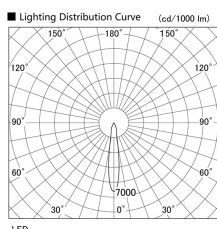

Item no. DD103-0815WW8527

Series Name: Versa R-G, Antiglare

White Reflector

Installation	Recessed mount
Type	
Fixture wattage	6.7W
Beam angle	17 deg.
Color Temp.	2700K
CRI	Ra>85
Luminous	490 lm
Body	Die-cast aluminum alloy
Body finish	N/A
Trim finish	White
Reflector finish	White
IP Rate	IP20
Light source	COB module
Input Voltage	AC220~240V
Dimming Type	Non-Dimmable
Certificate	CE, CCC
Cut Hole	100mm