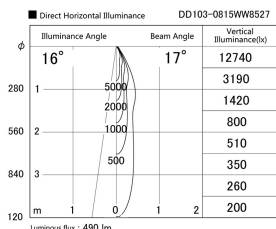

Item no. DD103-0815WW8527

Series Name: Versa R-G, Antiglare

White Reflector

Installation	Recessed mount
Type	
Fixture wattage	6.7W
Beam angle	17 deg.
Color Temp.	2700K
CRI	Ra>85
Luminous	490 lm
Body	Die-cast aluminum alloy
Body finish	N/A
Trim finish	White
Reflector finish	White
IP Rate	IP20
Light source	COB module
Input Voltage	AC220~240V
Dimming Type	Non-Dimmable
Certificate	CE, CCC
Cut Hole	100mm