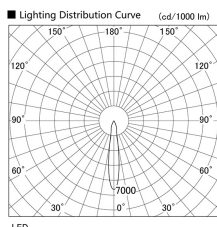

Item no. DD103-0815WW8530

Series Name: Versa R-G, Antiglare

White Reflector

Installation	Recessed mount
Type	
Fixture wattage	6.7W
Beam angle	17 deg.
Color Temp.	3000K
CRI	Ra>85
Luminous	510 lm
Body	Die-cast aluminum alloy
Body finish	N/A
Trim finish	White
Reflector finish	White
IP Rate	IP20
Light source	COB module
Input Voltage	AC220~240V
Dimming Type	Non-Dimmable
Certificate	CE, CCC
Cut Hole	100mm