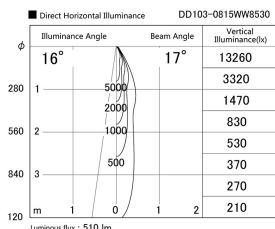

Item no. DD103-0815WW8530

Series Name: Versa R-G, Antiglare

White Reflector

Installation	Recessed mount
Type	
Fixture wattage	6.7W
Beam angle	17 deg.
Color Temp.	3000K
CRI	Ra>85
Luminous	510 lm
Body	Die-cast aluminum alloy
Body finish	N/A
Trim finish	White
Reflector finish	White
IP Rate	IP20
Light source	COB module
Input Voltage	AC220~240V
Dimming Type	Non-Dimmable
Certificate	CE, CCC
Cut Hole	100mm