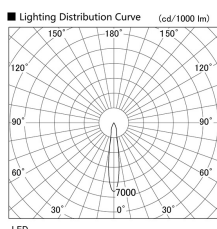

Item no. DD103-0815WW8535

Series Name: Versa R-G, Antiglare

White Reflector

Installation	Recessed mount
Type	Versa R-G, Antiglare
Fixture wattage	6.7W
Beam angle	17 deg.
Color Temp.	3500K
CRI	Ra>85
Luminous	521 lm
Body	Die-cast aluminum alloy
Body finish	N/A
Trim finish	White
Reflector finish	White
IP Rate	IP20
Light source	COB module
Input Voltage	AC220~240V
Dimming Type	Non-Dimmable
Certificate	CE, CCC
Cut Hole	100mm