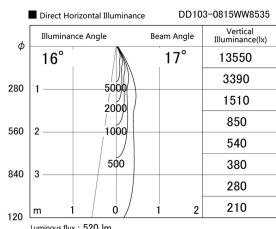

Item no. DD103-0815WW8535

Series Name: Versa R-G, Antiglare

White Reflector

Installation	Recessed mount
Type	Versa R-G, Antiglare
Fixture wattage	6.7W
Beam angle	17 deg.
Color Temp.	3500K
CRI	Ra>85
Luminous	521 lm
Body	Die-cast aluminum alloy
Body finish	N/A
Trim finish	White
Reflector finish	White
IP Rate	IP20
Light source	COB module
Input Voltage	AC220~240V
Dimming Type	Non-Dimmable
Certificate	CE, CCC
Cut Hole	100mm