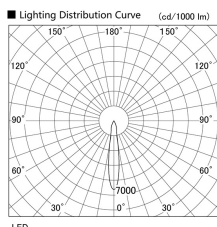

Item no. DD103-0815WW8540

Series Name: Versa R-G, Antiglare

White Reflector

Installation	Recessed mount
Type	Versa R-G, Antiglare
Fixture wattage	6.7W
Beam angle	17 deg.
Color Temp.	4000K
CRI	Ra>85
Luminous	526 lm
Body	Die-cast aluminum alloy
Body finish	N/A
Trim finish	White
Reflector finish	White
IP Rate	IP20
Light source	COB module
Input Voltage	AC220~240V
Dimming Type	Non-Dimmable
Certificate	CE, CCC
Cut Hole	100mm