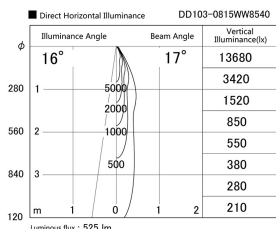

Item no. DD103-0815WW8540

Series Name: Versa R-G, Antiglare

White Reflector

Installation	Recessed mount
Type	
Fixture wattage	6.7W
Beam angle	17 deg.
Color Temp.	4000K
CRI	Ra>85
Luminous	526 lm
Body	Die-cast aluminum alloy
Body finish	N/A
Trim finish	White
Reflector finish	White
IP Rate	IP20
Light source	COB module
Input Voltage	AC220~240V
Dimming Type	Non-Dimmable
Certificate	CE, CCC
Cut Hole	100mm