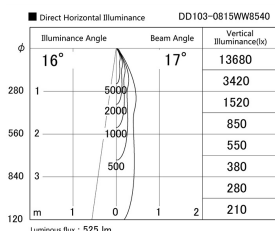

Item no. DD103-0815WW8540

Series Name: Versa R-G, Antiglare

White Reflector

Installation	Recessed mount
Type	Versa R-G, Antiglare
Fixture wattage	6.7W
Beam angle	17 deg.
Color Temp.	4000K
CRI	Ra>85
Luminous	526 lm
Body	Die-cast aluminum alloy
Body finish	N/A
Trim finish	White
Reflector finish	White
IP Rate	IP20
Light source	COB module
Input Voltage	AC220~240V
Dimming Type	Non-Dimmable
Certificate	CE, CCC
Cut Hole	100mm