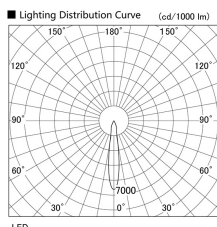

Item no. DD103-0815WW8540

Series Name: Versa R-G, Antiglare

White Reflector

Installation	Recessed mount
Type	
Fixture wattage	6.7W
Beam angle	17 deg.
Color Temp.	4000K
CRI	Ra>85
Luminous	526 lm
Body	Die-cast aluminum alloy
Body finish	N/A
Trim finish	White
Reflector finish	White
IP Rate	IP20
Light source	COB module
Input Voltage	AC220~240V
Dimming Type	Non-Dimmable
Certificate	CE, CCC
Cut Hole	100mm