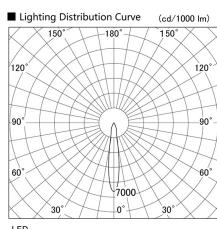

Item no. DD103-0815WW9027

Series Name: Versa R-G, Antiglare

White Reflector

Installation	Recessed mount
Type	Versa R-G, Antiglare
Fixture wattage	6.7W
Beam angle	17 deg.
Color Temp.	2700K
CRI	Ra>90
Luminous	446 lm
Body	Die-cast aluminum alloy
Body finish	N/A
Trim finish	White
Reflector finish	White
IP Rate	IP20
Light source	COB module
Input Voltage	AC220~240V
Dimming Type	Non-Dimmable
Certificate	CE, CCC
Cut Hole	100mm