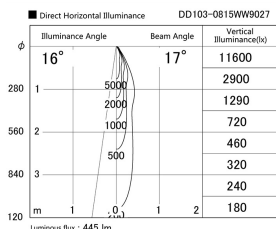

Item no. DD103-0815WW9027

Series Name: Versa R-G, Antiglare

White Reflector

Installation	Recessed mount
Type	Versa R-G, Antiglare
Fixture wattage	6.7W
Beam angle	17 deg.
Color Temp.	2700K
CRI	Ra>90
Luminous	446 lm
Body	Die-cast aluminum alloy
Body finish	N/A
Trim finish	White
Reflector finish	White
IP Rate	IP20
Light source	COB module
Input Voltage	AC220~240V
Dimming Type	Non-Dimmable
Certificate	CE, CCC
Cut Hole	100mm