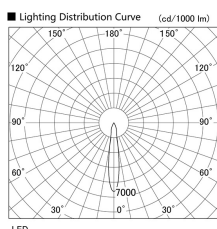

Item no. DD103-0815WW9027

Series Name: Versa R-G, Antiglare

White Reflector

|                  |                         |
|------------------|-------------------------|
| Installation     | Recessed mount          |
| Type             |                         |
| Fixture wattage  | 6.7W                    |
| Beam angle       | 17 deg.                 |
| Color Temp.      | 2700K                   |
| CRI              | Ra>90                   |
| Luminous         | 446 lm                  |
| Body             | Die-cast aluminum alloy |
| Body finish      | N/A                     |
| Trim finish      | White                   |
| Reflector finish | White                   |
| IP Rate          | IP20                    |
| Light source     | COB module              |
| Input Voltage    | AC220~240V              |
| Dimming Type     | Non-Dimmable            |
| Certificate      | CE, CCC                 |
| Cut Hole         | 100mm                   |