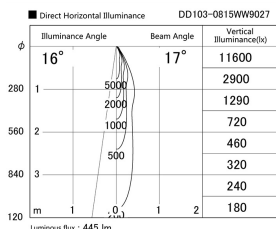

Item no. DD103-0815WW9027

Series Name: Versa R-G, Antiglare

White Reflector

|                  |                         |
|------------------|-------------------------|
| Installation     | Recessed mount          |
| Type             |                         |
| Fixture wattage  | 6.7W                    |
| Beam angle       | 17 deg.                 |
| Color Temp.      | 2700K                   |
| CRI              | Ra>90                   |
| Luminous         | 446 lm                  |
| Body             | Die-cast aluminum alloy |
| Body finish      | N/A                     |
| Trim finish      | White                   |
| Reflector finish | White                   |
| IP Rate          | IP20                    |
| Light source     | COB module              |
| Input Voltage    | AC220~240V              |
| Dimming Type     | Non-Dimmable            |
| Certificate      | CE, CCC                 |
| Cut Hole         | 100mm                   |