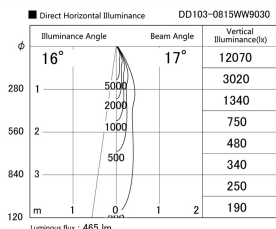

Item no. DD103-0815WW9030

Series Name: Versa R-G, Antiglare

White Reflector

Installation	Recessed mount
Type	Versa R-G, Antiglare
Fixture wattage	6.7W
Beam angle	17 deg.
Color Temp.	3000K
CRI	Ra>90
Luminous	464 lm
Body	Die-cast aluminum alloy
Body finish	N/A
Trim finish	White
Reflector finish	White
IP Rate	IP20
Light source	COB module
Input Voltage	AC220~240V
Dimming Type	Non-Dimmable
Certificate	CE, CCC
Cut Hole	100mm