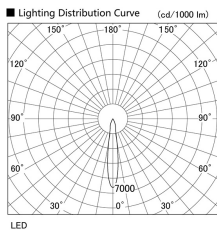

Item no. DD103-0815WW9030

Series Name: Versa R-G, Antiglare

White Reflector

Installation	Recessed mount
Type	
Fixture wattage	6.7W
Beam angle	17 deg.
Color Temp.	3000K
CRI	Ra>90
Luminous	464 lm
Body	Die-cast aluminum alloy
Body finish	N/A
Trim finish	White
Reflector finish	White
IP Rate	IP20
Light source	COB module
Input Voltage	AC220~240V
Dimming Type	Non-Dimmable
Certificate	CE, CCC
Cut Hole	100mm