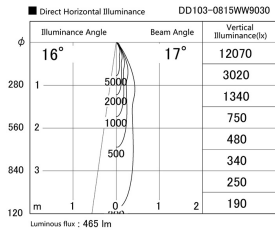

Item no. DD103-0815WW9030

Series Name: Versa R-G, Antiglare

White Reflector

Installation	Recessed mount
Type	
Fixture wattage	6.7W
Beam angle	17 deg.
Color Temp.	3000K
CRI	Ra>90
Luminous	464 lm
Body	Die-cast aluminum alloy
Body finish	N/A
Trim finish	White
Reflector finish	White
IP Rate	IP20
Light source	COB module
Input Voltage	AC220~240V
Dimming Type	Non-Dimmable
Certificate	CE, CCC
Cut Hole	100mm