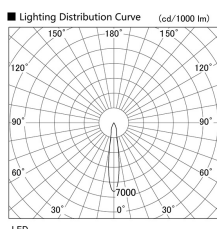

Item no. DD103-0815WW9030

Series Name: Versa R-G, Antiglare

White Reflector

Installation	Recessed mount
Type	Versa R-G, Antiglare
Fixture wattage	6.7W
Beam angle	17 deg.
Color Temp.	3000K
CRI	Ra>90
Luminous	464 lm
Body	Die-cast aluminum alloy
Body finish	N/A
Trim finish	White
Reflector finish	White
IP Rate	IP20
Light source	COB module
Input Voltage	AC220~240V
Dimming Type	Non-Dimmable
Certificate	CE, CCC
Cut Hole	100mm