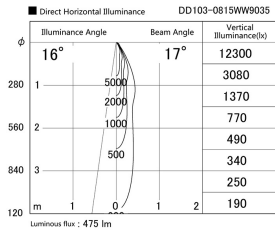

Item no. DD103-0815WW9035

Series Name: Versa R-G, Antiglare

White Reflector

Installation	Recessed mount
Type	
Fixture wattage	6.7W
Beam angle	17 deg.
Color Temp.	3500K
CRI	Ra>90
Luminous	473 lm
Body	Die-cast aluminum alloy
Body finish	N/A
Trim finish	White
Reflector finish	White
IP Rate	IP20
Light source	COB module
Input Voltage	AC220~240V
Dimming Type	Non-Dimmable
Certificate	CE, CCC
Cut Hole	100mm