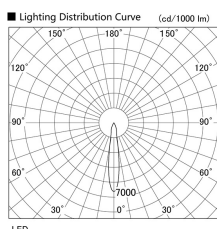

Item no. DD103-0815WW9035

Series Name: Versa R-G, Antiglare

White Reflector

Installation	Recessed mount
Type	Versa R-G, Antiglare
Fixture wattage	6.7W
Beam angle	17 deg.
Color Temp.	3500K
CRI	Ra>90
Luminous	473 lm
Body	Die-cast aluminum alloy
Body finish	N/A
Trim finish	White
Reflector finish	White
IP Rate	IP20
Light source	COB module
Input Voltage	AC220~240V
Dimming Type	Non-Dimmable
Certificate	CE, CCC
Cut Hole	100mm