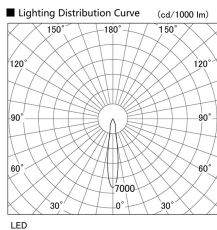

Item no. DD103-0815WW9035

Series Name: Versa R-G, Antiglare

White Reflector

Installation	Recessed mount
Type	
Fixture wattage	6.7W
Beam angle	17 deg.
Color Temp.	3500K
CRI	Ra>90
Luminous	473 lm
Body	Die-cast aluminum alloy
Body finish	N/A
Trim finish	White
Reflector finish	White
IP Rate	IP20
Light source	COB module
Input Voltage	AC220~240V
Dimming Type	Non-Dimmable
Certificate	CE, CCC
Cut Hole	100mm