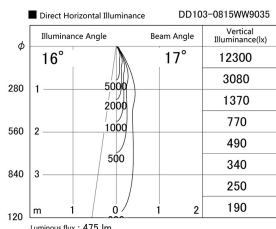

Item no. DD103-0815WW9035

Series Name: Versa R-G, Antiglare

White Reflector

Installation	Recessed mount
Type	Versa R-G, Antiglare
Fixture wattage	6.7W
Beam angle	17 deg.
Color Temp.	3500K
CRI	Ra>90
Luminous	473 lm
Body	Die-cast aluminum alloy
Body finish	N/A
Trim finish	White
Reflector finish	White
IP Rate	IP20
Light source	COB module
Input Voltage	AC220~240V
Dimming Type	Non-Dimmable
Certificate	CE, CCC
Cut Hole	100mm