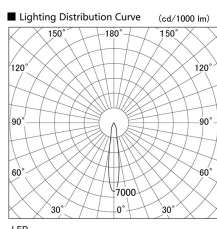

Item no. DD103-0815WW9040

Series Name: Versa R-G, Antiglare

White Reflector

Installation	Recessed mount
Type	Versa R-G, Antiglare
Fixture wattage	6.7W
Beam angle	17 deg.
Color Temp.	4000K
CRI	Ra>90
Luminous	478 lm
Body	Die-cast aluminum alloy
Body finish	N/A
Trim finish	White
Reflector finish	White
IP Rate	IP20
Light source	COB module
Input Voltage	AC220~240V
Dimming Type	Non-Dimmable
Certificate	CE, CCC
Cut Hole	100mm