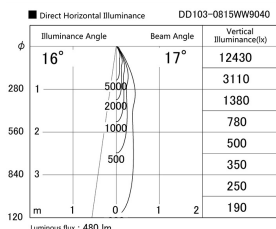

Item no. DD103-0815WW9040

Series Name: Versa R-G, Antiglare

White Reflector

Installation	Recessed mount
Type	Versa R-G, Antiglare
Fixture wattage	6.7W
Beam angle	17 deg.
Color Temp.	4000K
CRI	Ra>90
Luminous	478 lm
Body	Die-cast aluminum alloy
Body finish	N/A
Trim finish	White
Reflector finish	White
IP Rate	IP20
Light source	COB module
Input Voltage	AC220~240V
Dimming Type	Non-Dimmable
Certificate	CE, CCC
Cut Hole	100mm