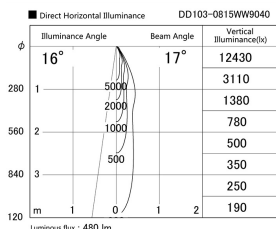

Item no. DD103-0815WW9040

Series Name: Versa R-G, Antiglare

White Reflector

Installation	Recessed mount
Type	
Fixture wattage	6.7W
Beam angle	17 deg.
Color Temp.	4000K
CRI	Ra>90
Luminous	478 lm
Body	Die-cast aluminum alloy
Body finish	N/A
Trim finish	White
Reflector finish	White
IP Rate	IP20
Light source	COB module
Input Voltage	AC220~240V
Dimming Type	Non-Dimmable
Certificate	CE, CCC
Cut Hole	100mm