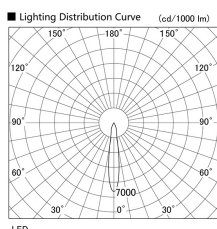

Item no. DD103-0815WW9040

Series Name: Versa R-G, Antiglare

White Reflector

Installation	Recessed mount
Type	
Fixture wattage	6.7W
Beam angle	17 deg.
Color Temp.	4000K
CRI	Ra>90
Luminous	478 lm
Body	Die-cast aluminum alloy
Body finish	N/A
Trim finish	White
Reflector finish	White
IP Rate	IP20
Light source	COB module
Input Voltage	AC220~240V
Dimming Type	Non-Dimmable
Certificate	CE, CCC
Cut Hole	100mm