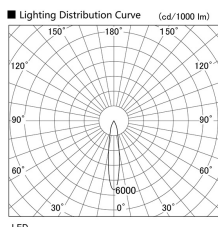

Item no. DD103-0820MW8527

Series Name: Versa R-G, Antiglare

Installation	Recessed mount
Type	
Fixture wattage	6.7W
Beam angle	18 deg.
Color Temp.	2700K
CRI	Ra>85
Luminous	453 lm
Body	Die-cast aluminum alloy
Body finish	N/A
Trim finish	White
Reflector finish	Mirror
IP Rate	IP20
Light source	COB module
Input Voltage	AC220~240V
Dimming Type	Non-Dimmable
Certificate	CE, CCC
Cut Hole	100mm