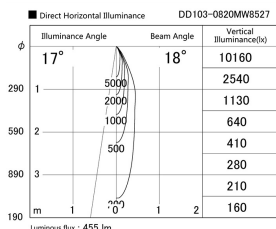

Item no. DD103-0820MW8527

Series Name: Versa R-G, Antiglare

Installation	Recessed mount
Type	
Fixture wattage	6.7W
Beam angle	18 deg.
Color Temp.	2700K
CRI	Ra>85
Luminous	453 lm
Body	Die-cast aluminum alloy
Body finish	N/A
Trim finish	White
Reflector finish	Mirror
IP Rate	IP20
Light source	COB module
Input Voltage	AC220~240V
Dimming Type	Non-Dimmable
Certificate	CE, CCC
Cut Hole	100mm