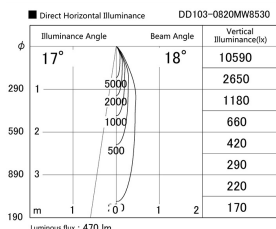

Item no. DD103-0820MW8530

Series Name: Versa R-G, Antiglare

Installation	Recessed mount
Type	
Fixture wattage	6.7W
Beam angle	18 deg.
Color Temp.	3000K
CRI	Ra>85
Luminous	472 lm
Body	Die-cast aluminum alloy
Body finish	N/A
Trim finish	White
Reflector finish	Mirror
IP Rate	IP20
Light source	COB module
Input Voltage	AC220~240V
Dimming Type	Non-Dimmable
Certificate	CE, CCC
Cut Hole	100mm