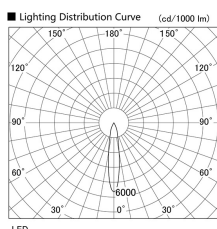

Item no. DD103-0820MW8530

Series Name: Versa R-G, Antiglare

Installation	Recessed mount
Type	Versa R-G, Antiglare
Fixture wattage	6.7W
Beam angle	18 deg.
Color Temp.	3000K
CRI	Ra>85
Luminous	472 lm
Body	Die-cast aluminum alloy
Body finish	N/A
Trim finish	White
Reflector finish	Mirror
IP Rate	IP20
Light source	COB module
Input Voltage	AC220~240V
Dimming Type	Non-Dimmable
Certificate	CE, CCC
Cut Hole	100mm