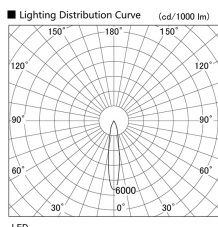

Item no. DD103-0820MW8530

Series Name: Versa R-G, Antiglare

Installation	Recessed mount
Type	
Fixture wattage	6.7W
Beam angle	18 deg.
Color Temp.	3000K
CRI	Ra>85
Luminous	472 lm
Body	Die-cast aluminum alloy
Body finish	N/A
Trim finish	White
Reflector finish	Mirror
IP Rate	IP20
Light source	COB module
Input Voltage	AC220~240V
Dimming Type	Non-Dimmable
Certificate	CE, CCC
Cut Hole	100mm