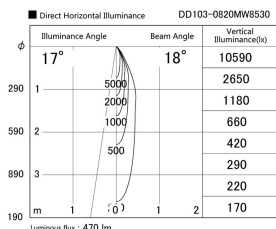

Item no. DD103-0820MW8530

Series Name: Versa R-G, Antiglare

Installation	Recessed mount
Type	Versa R-G, Antiglare
Fixture wattage	6.7W
Beam angle	18 deg.
Color Temp.	3000K
CRI	Ra>85
Luminous	472 lm
Body	Die-cast aluminum alloy
Body finish	N/A
Trim finish	White
Reflector finish	Mirror
IP Rate	IP20
Light source	COB module
Input Voltage	AC220~240V
Dimming Type	Non-Dimmable
Certificate	CE, CCC
Cut Hole	100mm