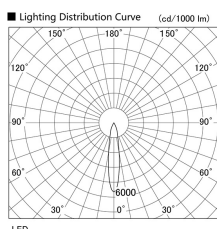

Item no. DD103-0820MW8535

Series Name: Versa R-G, Antiglare

Installation	Recessed mount
Type	
Fixture wattage	6.7W
Beam angle	18 deg.
Color Temp.	3500K
CRI	Ra>85
Luminous	481 lm
Body	Die-cast aluminum alloy
Body finish	N/A
Trim finish	White
Reflector finish	Mirror
IP Rate	IP20
Light source	COB module
Input Voltage	AC220~240V
Dimming Type	Non-Dimmable
Certificate	CE, CCC
Cut Hole	100mm