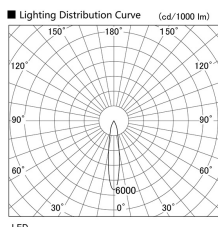

Item no. DD103-0820MW8535

Series Name: Versa R-G, Antiglare

Installation	Recessed mount
Type	Versa R-G, Antiglare
Fixture wattage	6.7W
Beam angle	18 deg.
Color Temp.	3500K
CRI	Ra>85
Luminous	481 lm
Body	Die-cast aluminum alloy
Body finish	N/A
Trim finish	White
Reflector finish	Mirror
IP Rate	IP20
Light source	COB module
Input Voltage	AC220~240V
Dimming Type	Non-Dimmable
Certificate	CE, CCC
Cut Hole	100mm