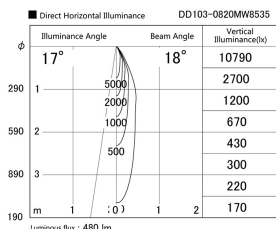

Item no. DD103-0820MW8535

Series Name: Versa R-G, Antiglare

Installation	Recessed mount
Type	Versa R-G, Antiglare
Fixture wattage	6.7W
Beam angle	18 deg.
Color Temp.	3500K
CRI	Ra>85
Luminous	481 lm
Body	Die-cast aluminum alloy
Body finish	N/A
Trim finish	White
Reflector finish	Mirror
IP Rate	IP20
Light source	COB module
Input Voltage	AC220~240V
Dimming Type	Non-Dimmable
Certificate	CE, CCC
Cut Hole	100mm