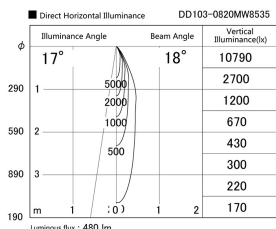

Item no. DD103-0820MW8535

Series Name: Versa R-G, Antiglare

Installation	Recessed mount
Type	
Fixture wattage	6.7W
Beam angle	18 deg.
Color Temp.	3500K
CRI	Ra>85
Luminous	481 lm
Body	Die-cast aluminum alloy
Body finish	N/A
Trim finish	White
Reflector finish	Mirror
IP Rate	IP20
Light source	COB module
Input Voltage	AC220~240V
Dimming Type	Non-Dimmable
Certificate	CE, CCC
Cut Hole	100mm