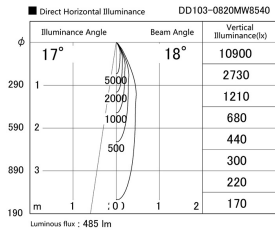

Item no. DD103-0820MW8540

Series Name: Versa R-G, Antiglare

Installation	Recessed mount
Type	
Fixture wattage	6.7W
Beam angle	18 deg.
Color Temp.	4000K
CRI	Ra>85
Luminous	486 lm
Body	Die-cast aluminum alloy
Body finish	N/A
Trim finish	White
Reflector finish	Mirror
IP Rate	IP20
Light source	COB module
Input Voltage	AC220~240V
Dimming Type	Non-Dimmable
Certificate	CE, CCC
Cut Hole	100mm