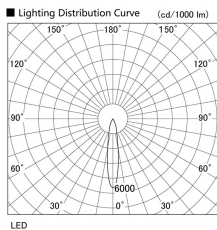

Item no. DD103-0820MW8540

Series Name: Versa R-G, Antiglare

Installation	Recessed mount
Type	
Fixture wattage	6.7W
Beam angle	18 deg.
Color Temp.	4000K
CRI	Ra>85
Luminous	486 lm
Body	Die-cast aluminum alloy
Body finish	N/A
Trim finish	White
Reflector finish	Mirror
IP Rate	IP20
Light source	COB module
Input Voltage	AC220~240V
Dimming Type	Non-Dimmable
Certificate	CE, CCC
Cut Hole	100mm