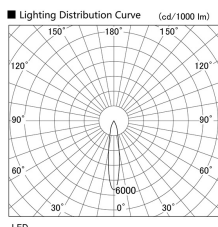

Item no. DD103-0820MW9030

Series Name: Versa R-G, Antiglare

Installation	Recessed mount
Type	Versa R-G, Antiglare
Fixture wattage	6.7W
Beam angle	18 deg.
Color Temp.	3000K
CRI	Ra>90
Luminous	429 lm
Body	Die-cast aluminum alloy
Body finish	N/A
Trim finish	White
Reflector finish	Mirror
IP Rate	IP20
Light source	COB module
Input Voltage	AC220~240V
Dimming Type	Non-Dimmable
Certificate	CE, CCC
Cut Hole	100mm