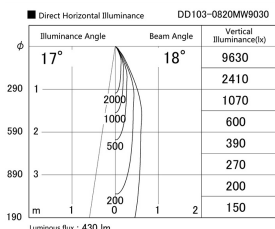

Item no. DD103-0820MW9030

Series Name: Versa R-G, Antiglare

Installation	Recessed mount
Type	Versa R-G, Antiglare
Fixture wattage	6.7W
Beam angle	18 deg.
Color Temp.	3000K
CRI	Ra>90
Luminous	429 lm
Body	Die-cast aluminum alloy
Body finish	N/A
Trim finish	White
Reflector finish	Mirror
IP Rate	IP20
Light source	COB module
Input Voltage	AC220~240V
Dimming Type	Non-Dimmable
Certificate	CE, CCC
Cut Hole	100mm