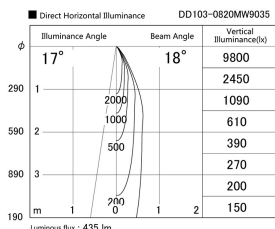

Item no. DD103-0820MW9035

Series Name: Versa R-G, Antiglare

Installation	Recessed mount
Type	
Fixture wattage	6.7W
Beam angle	18 deg.
Color Temp.	3500K
CRI	Ra>90
Luminous	437 lm
Body	Die-cast aluminum alloy
Body finish	N/A
Trim finish	White
Reflector finish	Mirror
IP Rate	IP20
Light source	COB module
Input Voltage	AC220~240V
Dimming Type	Non-Dimmable
Certificate	CE, CCC
Cut Hole	100mm