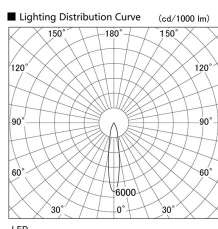

Item no. DD103-0820MW9035

Series Name: Versa R-G, Antiglare

Installation	Recessed mount
Type	Versa R-G, Antiglare
Fixture wattage	6.7W
Beam angle	18 deg.
Color Temp.	3500K
CRI	Ra>90
Luminous	437 lm
Body	Die-cast aluminum alloy
Body finish	N/A
Trim finish	White
Reflector finish	Mirror
IP Rate	IP20
Light source	COB module
Input Voltage	AC220~240V
Dimming Type	Non-Dimmable
Certificate	CE, CCC
Cut Hole	100mm