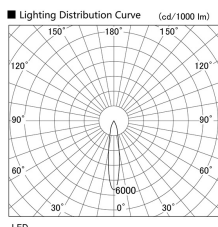

Item no. DD103-0820MW9035

Series Name: Versa R-G, Antiglare

Installation	Recessed mount
Type	
Fixture wattage	6.7W
Beam angle	18 deg.
Color Temp.	3500K
CRI	Ra>90
Luminous	437 lm
Body	Die-cast aluminum alloy
Body finish	N/A
Trim finish	White
Reflector finish	Mirror
IP Rate	IP20
Light source	COB module
Input Voltage	AC220~240V
Dimming Type	Non-Dimmable
Certificate	CE, CCC
Cut Hole	100mm