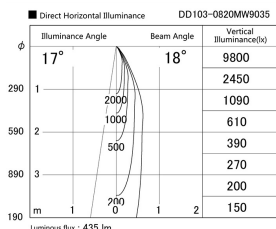

Item no. DD103-0820MW9035

Series Name: Versa R-G, Antiglare

Installation	Recessed mount
Type	Versa R-G, Antiglare
Fixture wattage	6.7W
Beam angle	18 deg.
Color Temp.	3500K
CRI	Ra>90
Luminous	437 lm
Body	Die-cast aluminum alloy
Body finish	N/A
Trim finish	White
Reflector finish	Mirror
IP Rate	IP20
Light source	COB module
Input Voltage	AC220~240V
Dimming Type	Non-Dimmable
Certificate	CE, CCC
Cut Hole	100mm