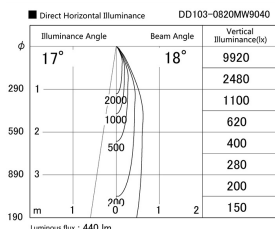

Item no. DD103-0820MW9040

Series Name: Versa R-G, Antiglare

Installation	Recessed mount
Type	Versa R-G, Antiglare
Fixture wattage	6.7W
Beam angle	18 deg.
Color Temp.	4000K
CRI	Ra>90
Luminous	442 lm
Body	Die-cast aluminum alloy
Body finish	N/A
Trim finish	White
Reflector finish	Mirror
IP Rate	IP20
Light source	COB module
Input Voltage	AC220~240V
Dimming Type	Non-Dimmable
Certificate	CE, CCC
Cut Hole	100mm