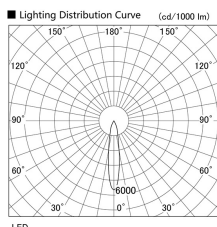

Item no. DD103-0820MW9040

Series Name: Versa R-G, Antiglare

Installation	Recessed mount
Type	Versa R-G, Antiglare
Fixture wattage	6.7W
Beam angle	18 deg.
Color Temp.	4000K
CRI	Ra>90
Luminous	442 lm
Body	Die-cast aluminum alloy
Body finish	N/A
Trim finish	White
Reflector finish	Mirror
IP Rate	IP20
Light source	COB module
Input Voltage	AC220~240V
Dimming Type	Non-Dimmable
Certificate	CE, CCC
Cut Hole	100mm