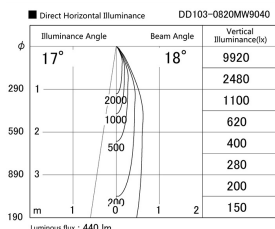

Item no. DD103-0820MW9040

Series Name: Versa R-G, Antiglare

Installation	Recessed mount
Type	
Fixture wattage	6.7W
Beam angle	18 deg.
Color Temp.	4000K
CRI	Ra>90
Luminous	442 lm
Body	Die-cast aluminum alloy
Body finish	N/A
Trim finish	White
Reflector finish	Mirror
IP Rate	IP20
Light source	COB module
Input Voltage	AC220~240V
Dimming Type	Non-Dimmable
Certificate	CE, CCC
Cut Hole	100mm