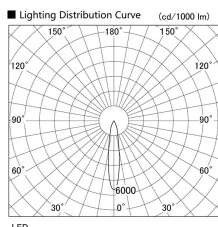

Item no. DD103-0820MW9040

Series Name: Versa R-G, Antiglare

Installation	Recessed mount
Type	
Fixture wattage	6.7W
Beam angle	18 deg.
Color Temp.	4000K
CRI	Ra>90
Luminous	442 lm
Body	Die-cast aluminum alloy
Body finish	N/A
Trim finish	White
Reflector finish	Mirror
IP Rate	IP20
Light source	COB module
Input Voltage	AC220~240V
Dimming Type	Non-Dimmable
Certificate	CE, CCC
Cut Hole	100mm