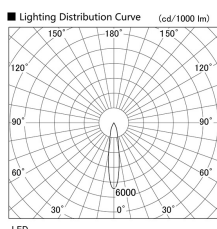

Item no. DD103-0820WW8527

Series Name: Versa R-G, Antiglare

White Reflector

Installation	Recessed mount
Type	
Fixture wattage	6.7W
Beam angle	18 deg.
Color Temp.	2700K
CRI	Ra>85
Luminous	463 lm
Body	Die-cast aluminum alloy
Body finish	N/A
Trim finish	White
Reflector finish	White
IP Rate	IP20
Light source	COB module
Input Voltage	AC220~240V
Dimming Type	Non-Dimmable
Certificate	CE, CCC
Cut Hole	100mm