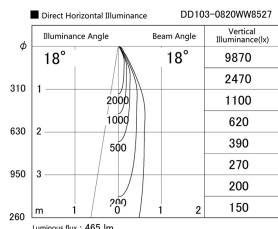

Item no. DD103-0820WW8527

Series Name: Versa R-G, Antiglare

White Reflector

Installation	Recessed mount
Type	Versa R-G, Antiglare
Fixture wattage	6.7W
Beam angle	18 deg.
Color Temp.	2700K
CRI	Ra>85
Luminous	463 lm
Body	Die-cast aluminum alloy
Body finish	N/A
Trim finish	White
Reflector finish	White
IP Rate	IP20
Light source	COB module
Input Voltage	AC220~240V
Dimming Type	Non-Dimmable
Certificate	CE, CCC
Cut Hole	100mm