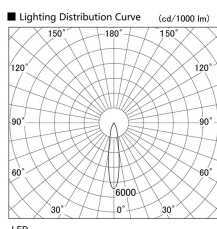

Item no. DD103-0820WW8527

Series Name: Versa R-G, Antiglare

White Reflector

Installation	Recessed mount
Type	Versa R-G, Antiglare
Fixture wattage	6.7W
Beam angle	18 deg.
Color Temp.	2700K
CRI	Ra>85
Luminous	463 lm
Body	Die-cast aluminum alloy
Body finish	N/A
Trim finish	White
Reflector finish	White
IP Rate	IP20
Light source	COB module
Input Voltage	AC220~240V
Dimming Type	Non-Dimmable
Certificate	CE, CCC
Cut Hole	100mm