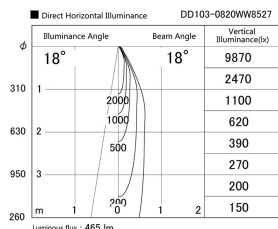

Item no. DD103-0820WW8527

Series Name: Versa R-G, Antiglare

White Reflector

Installation	Recessed mount
Type	
Fixture wattage	6.7W
Beam angle	18 deg.
Color Temp.	2700K
CRI	Ra>85
Luminous	463 lm
Body	Die-cast aluminum alloy
Body finish	N/A
Trim finish	White
Reflector finish	White
IP Rate	IP20
Light source	COB module
Input Voltage	AC220~240V
Dimming Type	Non-Dimmable
Certificate	CE, CCC
Cut Hole	100mm