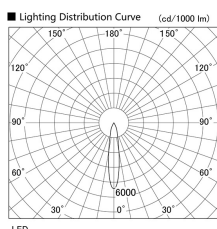

Item no. DD103-0820WW8530

Series Name: Versa R-G, Antiglare

White Reflector

Installation	Recessed mount
Type	
Fixture wattage	6.7W
Beam angle	18 deg.
Color Temp.	3000K
CRI	Ra>85
Luminous	482 lm
Body	Die-cast aluminum alloy
Body finish	N/A
Trim finish	White
Reflector finish	White
IP Rate	IP20
Light source	COB module
Input Voltage	AC220~240V
Dimming Type	Non-Dimmable
Certificate	CE, CCC
Cut Hole	100mm