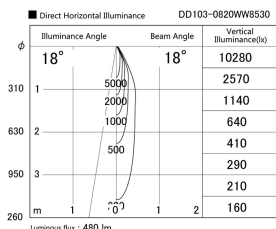

Item no. DD103-0820WW8530

Series Name: Versa R-G, Antiglare

White Reflector

Installation	Recessed mount
Type	
Fixture wattage	6.7W
Beam angle	18 deg.
Color Temp.	3000K
CRI	Ra>85
Luminous	482 lm
Body	Die-cast aluminum alloy
Body finish	N/A
Trim finish	White
Reflector finish	White
IP Rate	IP20
Light source	COB module
Input Voltage	AC220~240V
Dimming Type	Non-Dimmable
Certificate	CE, CCC
Cut Hole	100mm