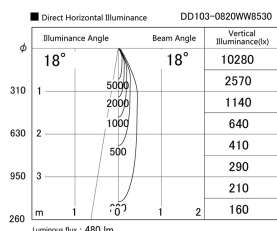

Item no. DD103-0820WW8530

Series Name: Versa R-G, Antiglare

White Reflector

Installation	Recessed mount
Type	
Fixture wattage	6.7W
Beam angle	18 deg.
Color Temp.	3000K
CRI	Ra>85
Luminous	482 lm
Body	Die-cast aluminum alloy
Body finish	N/A
Trim finish	White
Reflector finish	White
IP Rate	IP20
Light source	COB module
Input Voltage	AC220~240V
Dimming Type	Non-Dimmable
Certificate	CE, CCC
Cut Hole	100mm