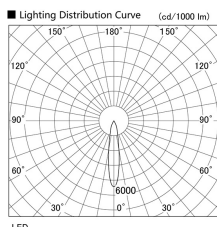

Item no. DD103-0820WW8535

Series Name: Versa R-G, Antiglare

White Reflector

Installation	Recessed mount
Type	Versa R-G, Antiglare
Fixture wattage	6.7W
Beam angle	18 deg.
Color Temp.	3500K
CRI	Ra>85
Luminous	492 lm
Body	Die-cast aluminum alloy
Body finish	N/A
Trim finish	White
Reflector finish	White
IP Rate	IP20
Light source	COB module
Input Voltage	AC220~240V
Dimming Type	Non-Dimmable
Certificate	CE, CCC
Cut Hole	100mm