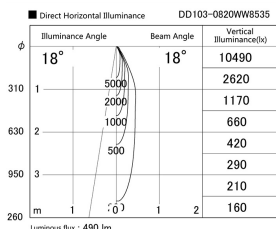

Item no. DD103-0820WW8535

Series Name: Versa R-G, Antiglare

White Reflector

Installation	Recessed mount
Type	Versa R-G, Antiglare
Fixture wattage	6.7W
Beam angle	18 deg.
Color Temp.	3500K
CRI	Ra>85
Luminous	492 lm
Body	Die-cast aluminum alloy
Body finish	N/A
Trim finish	White
Reflector finish	White
IP Rate	IP20
Light source	COB module
Input Voltage	AC220~240V
Dimming Type	Non-Dimmable
Certificate	CE, CCC
Cut Hole	100mm