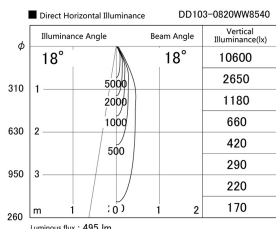

Item no. DD103-0820WW8540

Series Name: Versa R-G, Antiglare

White Reflector

|                  |                         |
|------------------|-------------------------|
| Installation     | Recessed mount          |
| Type             | Versa R-G, Antiglare    |
| Fixture wattage  | 6.7W                    |
| Beam angle       | 18 deg.                 |
| Color Temp.      | 4000K                   |
| CRI              | Ra>85                   |
| Luminous         | 497 lm                  |
| Body             | Die-cast aluminum alloy |
| Body finish      | N/A                     |
| Trim finish      | White                   |
| Reflector finish | White                   |
| IP Rate          | IP20                    |
| Light source     | COB module              |
| Input Voltage    | AC220~240V              |
| Dimming Type     | Non-Dimmable            |
| Certificate      | CE, CCC                 |
| Cut Hole         | 100mm                   |