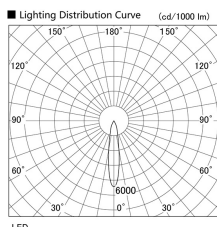

Item no. DD103-0820WW8540

Series Name: Versa R-G, Antiglare

White Reflector

|                  |                         |
|------------------|-------------------------|
| Installation     | Recessed mount          |
| Type             | Versa R-G, Antiglare    |
| Fixture wattage  | 6.7W                    |
| Beam angle       | 18 deg.                 |
| Color Temp.      | 4000K                   |
| CRI              | Ra>85                   |
| Luminous         | 497 lm                  |
| Body             | Die-cast aluminum alloy |
| Body finish      | N/A                     |
| Trim finish      | White                   |
| Reflector finish | White                   |
| IP Rate          | IP20                    |
| Light source     | COB module              |
| Input Voltage    | AC220~240V              |
| Dimming Type     | Non-Dimmable            |
| Certificate      | CE, CCC                 |
| Cut Hole         | 100mm                   |