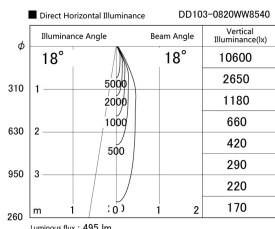

Item no. DD103-0820WW8540

Series Name: Versa R-G, Antiglare

White Reflector

Installation	Recessed mount
Type	
Fixture wattage	6.7W
Beam angle	18 deg.
Color Temp.	4000K
CRI	Ra>85
Luminous	497 lm
Body	Die-cast aluminum alloy
Body finish	N/A
Trim finish	White
Reflector finish	White
IP Rate	IP20
Light source	COB module
Input Voltage	AC220~240V
Dimming Type	Non-Dimmable
Certificate	CE, CCC
Cut Hole	100mm