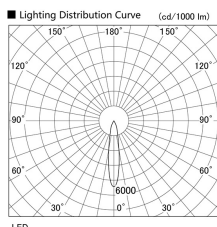

Item no. DD103-0820WW8540

Series Name: Versa R-G, Antiglare

White Reflector

Installation	Recessed mount
Type	
Fixture wattage	6.7W
Beam angle	18 deg.
Color Temp.	4000K
CRI	Ra>85
Luminous	497 lm
Body	Die-cast aluminum alloy
Body finish	N/A
Trim finish	White
Reflector finish	White
IP Rate	IP20
Light source	COB module
Input Voltage	AC220~240V
Dimming Type	Non-Dimmable
Certificate	CE, CCC
Cut Hole	100mm