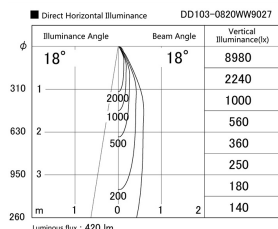

Item no. DD103-0820WW9027

Series Name: Versa R-G, Antiglare

White Reflector

Installation	Recessed mount
Type	Versa R-G, Antiglare
Fixture wattage	6.7W
Beam angle	18 deg.
Color Temp.	2700K
CRI	Ra>90
Luminous	421 lm
Body	Die-cast aluminum alloy
Body finish	N/A
Trim finish	White
Reflector finish	White
IP Rate	IP20
Light source	COB module
Input Voltage	AC220~240V
Dimming Type	Non-Dimmable
Certificate	CE, CCC
Cut Hole	100mm