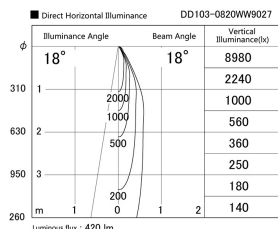

Item no. DD103-0820WW9027

Series Name: Versa R-G, Antiglare

White Reflector

Installation	Recessed mount
Type	
Fixture wattage	6.7W
Beam angle	18 deg.
Color Temp.	2700K
CRI	Ra>90
Luminous	421 lm
Body	Die-cast aluminum alloy
Body finish	N/A
Trim finish	White
Reflector finish	White
IP Rate	IP20
Light source	COB module
Input Voltage	AC220~240V
Dimming Type	Non-Dimmable
Certificate	CE, CCC
Cut Hole	100mm