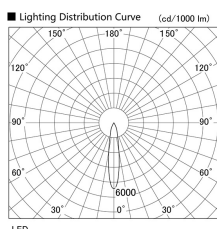

Item no. DD103-0820WW9027

Series Name: Versa R-G, Antiglare

White Reflector

Installation	Recessed mount
Type	Versa R-G, Antiglare
Fixture wattage	6.7W
Beam angle	18 deg.
Color Temp.	2700K
CRI	Ra>90
Luminous	421 lm
Body	Die-cast aluminum alloy
Body finish	N/A
Trim finish	White
Reflector finish	White
IP Rate	IP20
Light source	COB module
Input Voltage	AC220~240V
Dimming Type	Non-Dimmable
Certificate	CE, CCC
Cut Hole	100mm