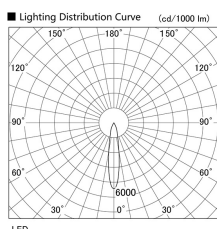

Item no. DD103-0820WW9027

Series Name: Versa R-G, Antiglare

White Reflector

Installation	Recessed mount
Type	
Fixture wattage	6.7W
Beam angle	18 deg.
Color Temp.	2700K
CRI	Ra>90
Luminous	421 lm
Body	Die-cast aluminum alloy
Body finish	N/A
Trim finish	White
Reflector finish	White
IP Rate	IP20
Light source	COB module
Input Voltage	AC220~240V
Dimming Type	Non-Dimmable
Certificate	CE, CCC
Cut Hole	100mm