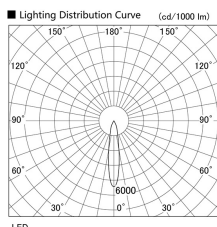

Item no. DD103-0820WW9030

Series Name: Versa R-G, Antiglare

White Reflector

Installation	Recessed mount
Type	
Fixture wattage	6.7W
Beam angle	18 deg.
Color Temp.	3000K
CRI	Ra>90
Luminous	438 lm
Body	Die-cast aluminum alloy
Body finish	N/A
Trim finish	White
Reflector finish	White
IP Rate	IP20
Light source	COB module
Input Voltage	AC220~240V
Dimming Type	Non-Dimmable
Certificate	CE, CCC
Cut Hole	100mm