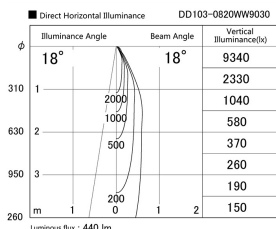

Item no. DD103-0820WW9030

Series Name: Versa R-G, Antiglare

White Reflector

Installation	Recessed mount
Type	
Fixture wattage	6.7W
Beam angle	18 deg.
Color Temp.	3000K
CRI	Ra>90
Luminous	438 lm
Body	Die-cast aluminum alloy
Body finish	N/A
Trim finish	White
Reflector finish	White
IP Rate	IP20
Light source	COB module
Input Voltage	AC220~240V
Dimming Type	Non-Dimmable
Certificate	CE, CCC
Cut Hole	100mm