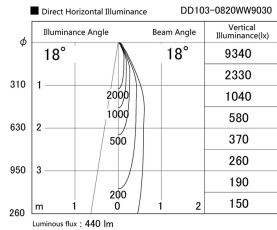

Item no. DD103-0820WW9030

Series Name: Versa R-G, Antiglare

White Reflector

Installation	Recessed mount
Type	Versa R-G, Antiglare
Fixture wattage	6.7W
Beam angle	18 deg.
Color Temp.	3000K
CRI	Ra>90
Luminous	438 lm
Body	Die-cast aluminum alloy
Body finish	N/A
Trim finish	White
Reflector finish	White
IP Rate	IP20
Light source	COB module
Input Voltage	AC220~240V
Dimming Type	Non-Dimmable
Certificate	CE, CCC
Cut Hole	100mm