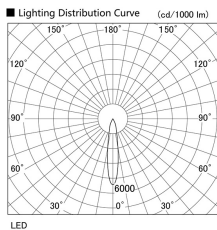

Item no. DD103-0820WW9030

Series Name: Versa R-G, Antiglare

White Reflector

Installation	Recessed mount
Type	Versa R-G, Antiglare
Fixture wattage	6.7W
Beam angle	18 deg.
Color Temp.	3000K
CRI	Ra>90
Luminous	438 lm
Body	Die-cast aluminum alloy
Body finish	N/A
Trim finish	White
Reflector finish	White
IP Rate	IP20
Light source	COB module
Input Voltage	AC220~240V
Dimming Type	Non-Dimmable
Certificate	CE, CCC
Cut Hole	100mm