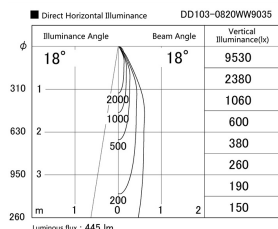

Item no. DD103-0820WW9035

Series Name: Versa R-G, Antiglare

White Reflector

Installation	Recessed mount
Type	Versa R-G, Antiglare
Fixture wattage	6.7W
Beam angle	18 deg.
Color Temp.	3500K
CRI	Ra>90
Luminous	447 lm
Body	Die-cast aluminum alloy
Body finish	N/A
Trim finish	White
Reflector finish	White
IP Rate	IP20
Light source	COB module
Input Voltage	AC220~240V
Dimming Type	Non-Dimmable
Certificate	CE, CCC
Cut Hole	100mm