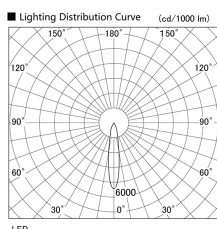

Item no. DD103-0820WW9035

Series Name: Versa R-G, Antiglare

White Reflector

Installation	Recessed mount
Type	Versa R-G, Antiglare
Fixture wattage	6.7W
Beam angle	18 deg.
Color Temp.	3500K
CRI	Ra>90
Luminous	447 lm
Body	Die-cast aluminum alloy
Body finish	N/A
Trim finish	White
Reflector finish	White
IP Rate	IP20
Light source	COB module
Input Voltage	AC220~240V
Dimming Type	Non-Dimmable
Certificate	CE, CCC
Cut Hole	100mm