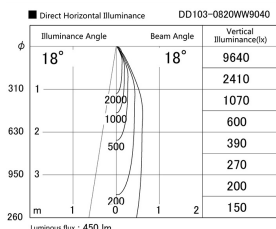

Item no. DD103-0820WW9040

Series Name: Versa R-G, Antiglare

White Reflector

Installation	Recessed mount
Type	Versa R-G, Antiglare
Fixture wattage	6.7W
Beam angle	18 deg.
Color Temp.	4000K
CRI	Ra>90
Luminous	452 lm
Body	Die-cast aluminum alloy
Body finish	N/A
Trim finish	White
Reflector finish	White
IP Rate	IP20
Light source	COB module
Input Voltage	AC220~240V
Dimming Type	Non-Dimmable
Certificate	CE, CCC
Cut Hole	100mm