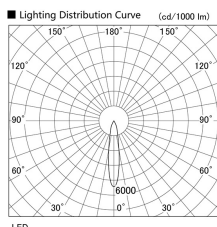

Item no. DD103-0820WW9040

Series Name: Versa R-G, Antiglare

White Reflector

Installation	Recessed mount
Type	Versa R-G, Antiglare
Fixture wattage	6.7W
Beam angle	18 deg.
Color Temp.	4000K
CRI	Ra>90
Luminous	452 lm
Body	Die-cast aluminum alloy
Body finish	N/A
Trim finish	White
Reflector finish	White
IP Rate	IP20
Light source	COB module
Input Voltage	AC220~240V
Dimming Type	Non-Dimmable
Certificate	CE, CCC
Cut Hole	100mm