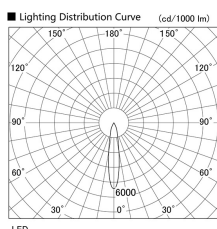

Item no. DD103-0820WW9040

Series Name: Versa R-G, Antiglare

White Reflector

Installation	Recessed mount
Type	
Fixture wattage	6.7W
Beam angle	18 deg.
Color Temp.	4000K
CRI	Ra>90
Luminous	452 lm
Body	Die-cast aluminum alloy
Body finish	N/A
Trim finish	White
Reflector finish	White
IP Rate	IP20
Light source	COB module
Input Voltage	AC220~240V
Dimming Type	Non-Dimmable
Certificate	CE, CCC
Cut Hole	100mm