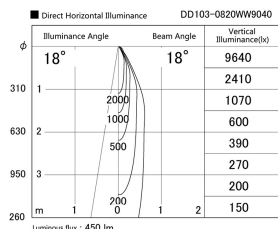

Item no. DD103-0820WW9040

Series Name: Versa R-G, Antiglare

White Reflector

Installation	Recessed mount
Type	
Fixture wattage	6.7W
Beam angle	18 deg.
Color Temp.	4000K
CRI	Ra>90
Luminous	452 lm
Body	Die-cast aluminum alloy
Body finish	N/A
Trim finish	White
Reflector finish	White
IP Rate	IP20
Light source	COB module
Input Voltage	AC220~240V
Dimming Type	Non-Dimmable
Certificate	CE, CCC
Cut Hole	100mm